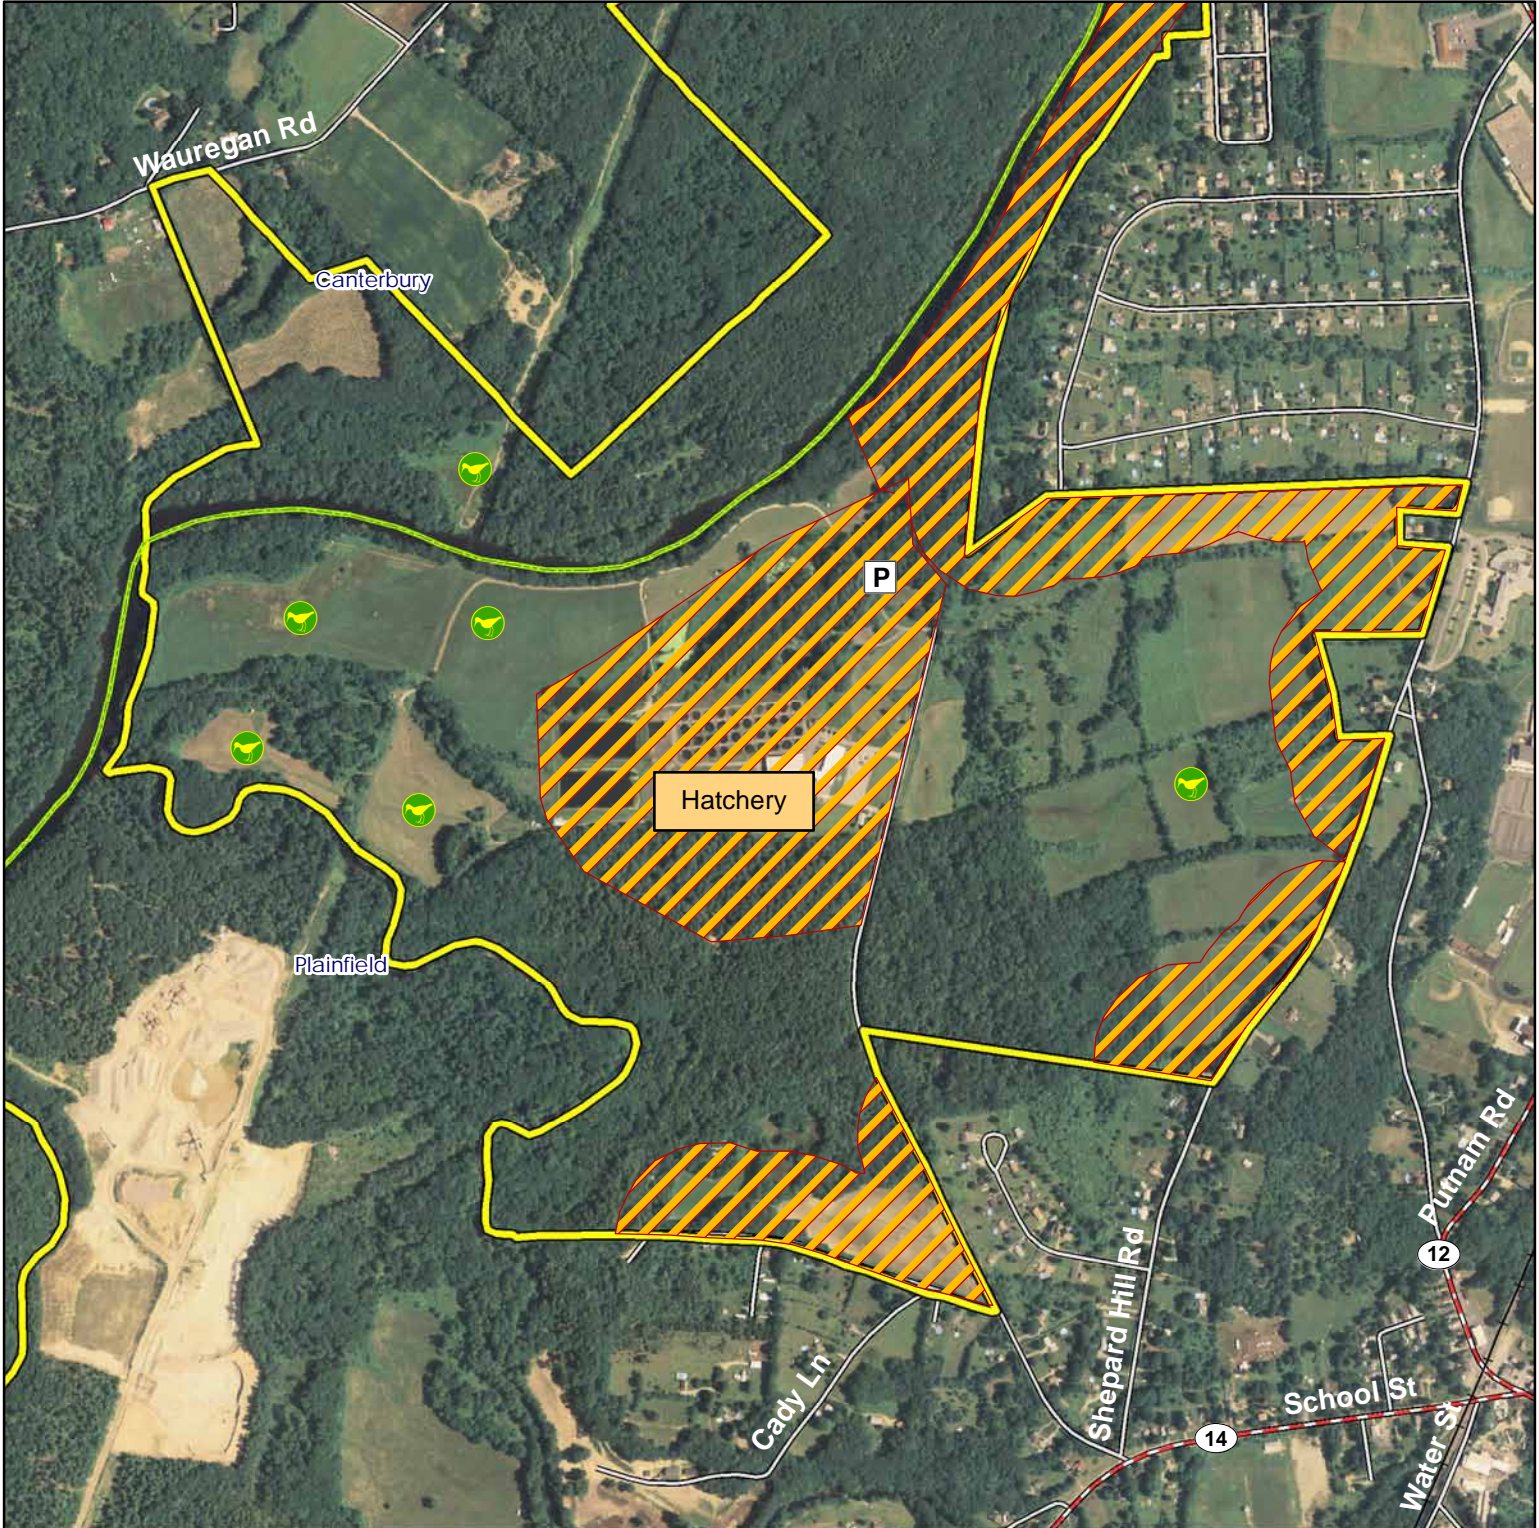

Quinebaug River WMA Hatchery

Location: Canterbury, Plainfield; Plainfield Quadrangle

Note: This map depicts an approximation of property boundaries. Please obey all postings.

Symbols: Approximate Boundary Area Closed to Hunting Pheasant Area Parking Area

Map Date: 10/06/2011; Ortho 2006 NAIP

1,100 550 0 1,100 Feet