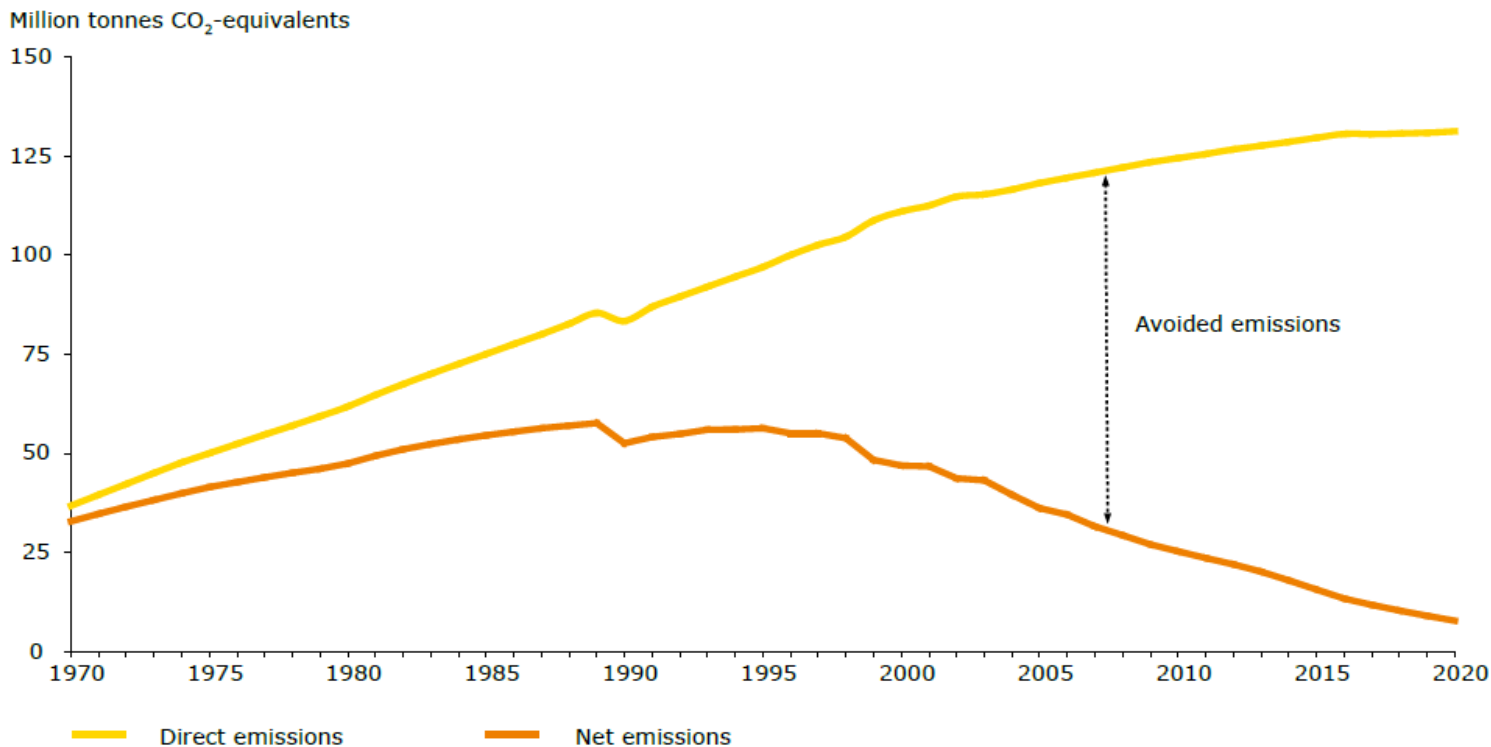

Trends and projections of GHG emissions from municipal waste in the EU

Source: ETC/RWM.

European Environment Agency

EEA Briefing, "Better management of municipal waste will reduce greenhouse gas emissions"