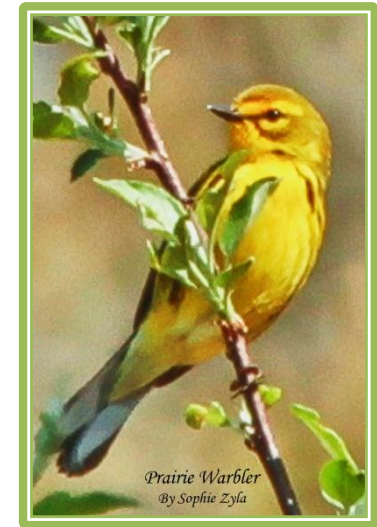

Naugatuck State Forest Bird Checklist

The Audubon Society designated Naugatuck State Forest an Important Bird Area (IBA) due to the wide diversity of bird habitats, early successional, shrubland, and young forest, created by active forest management such as timber harvests and prescribed burns.

*CT Comprehensive Wildlife Conservation Strategy (CWCS) Important Birds **

M = Migrant C = Common
 Y = Year Round U = Uncommon
 W = Winter R = Rare
 B = Breeding (Most likely breeds in appropriate habitat in or near Naugatuck State Forest)

Date/Time: **Weather/Temp:**

Notes:

Swans, Geese and Ducks	
Canada Goose	B Y C
Mute Swan	B Y R
Wood Duck	B M U
American Black Duck*	B M U
Mallard	B Y C
Ring-necked Duck	M U
Hooded Merganser*	M U
Common Merganser*	B M W U
Grouse and Turkey	
Ring-necked Pheasant	B Y U
Wild Turkey	B Y C
Loons and Grebes	
Common Loon*	M R
Pied-billed Grebe*	M U/R
Cormorants	
Double-crested Cormorant	M U
Hérons	
Great Blue Heron*	B M C
Green Heron*	B M U
New World Vultures	
Black Vulture	B Y U
Turkey Vulture	B Y C
Kites, Eagles and Hawks	
Osprey*	M C
Bald Eagle*	M W R
Sharp-shinned Hawk*	M U
Cooper's Hawk*	B M U
Northern Goshawk*	M W R
Red-shouldered Hawk*	B M U
Broad-winged Hawk*	B M U
Red-tailed Hawk	B Y C
Falcons	
American Kestrel*	M U
Merlin	M R
Plovers	
Killdeer	B M U
Sandpipers	
Spotted Sandpiper*	B M U
Solitary Sandpiper	M U
Semipalmated Sandpiper*	M U