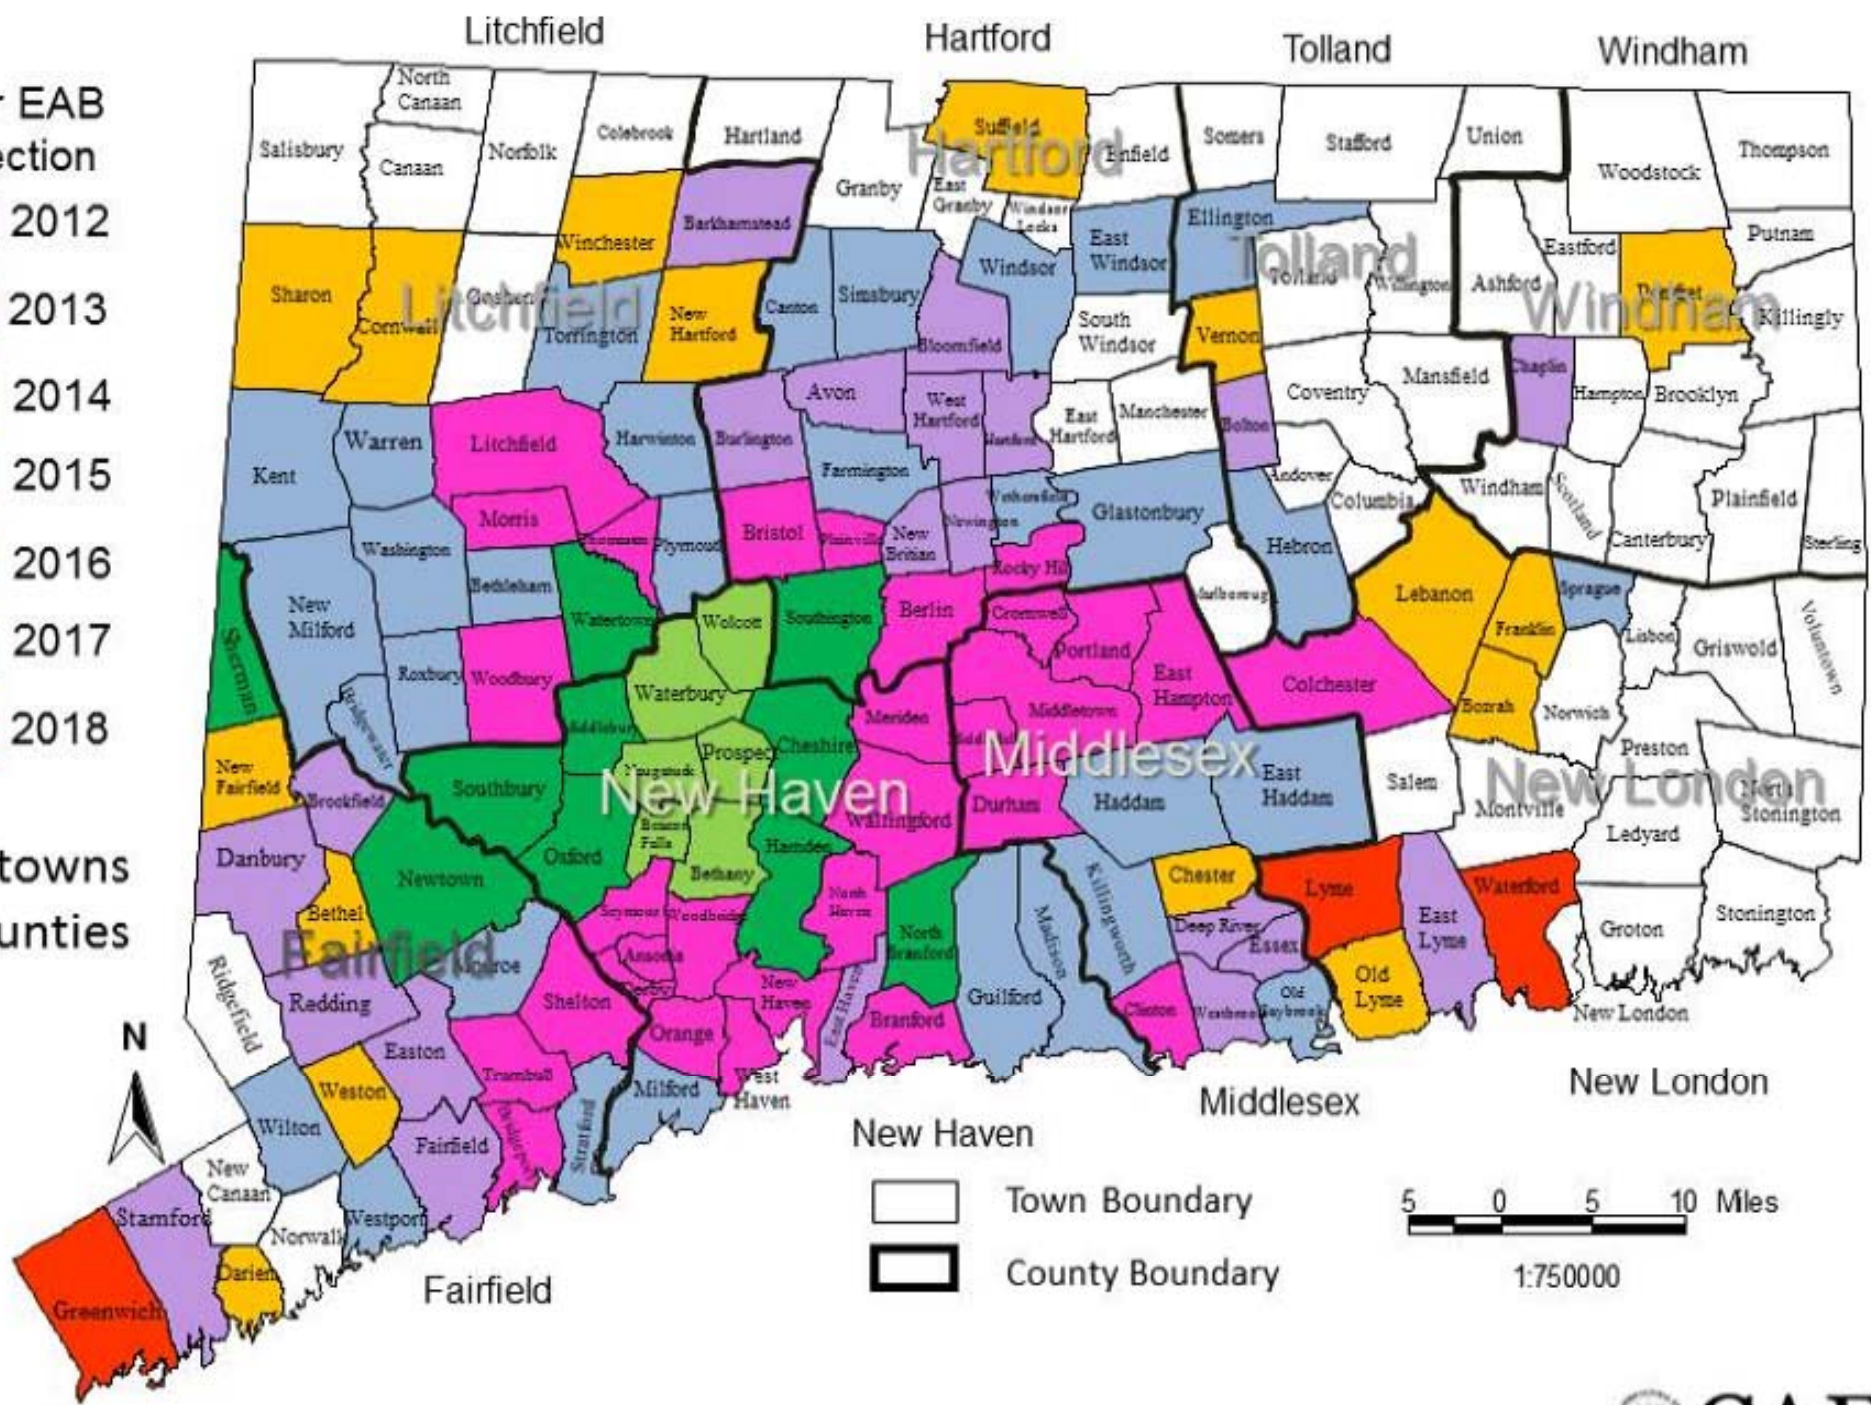

**Year EAB detection**

- 2012
- 2013
- 2014
- 2015
- 2016
- 2017
- 2018

116 towns  
8 counties

New Haven

Town Boundary

County Boundary

5 0 5 10 Miles

1:750000