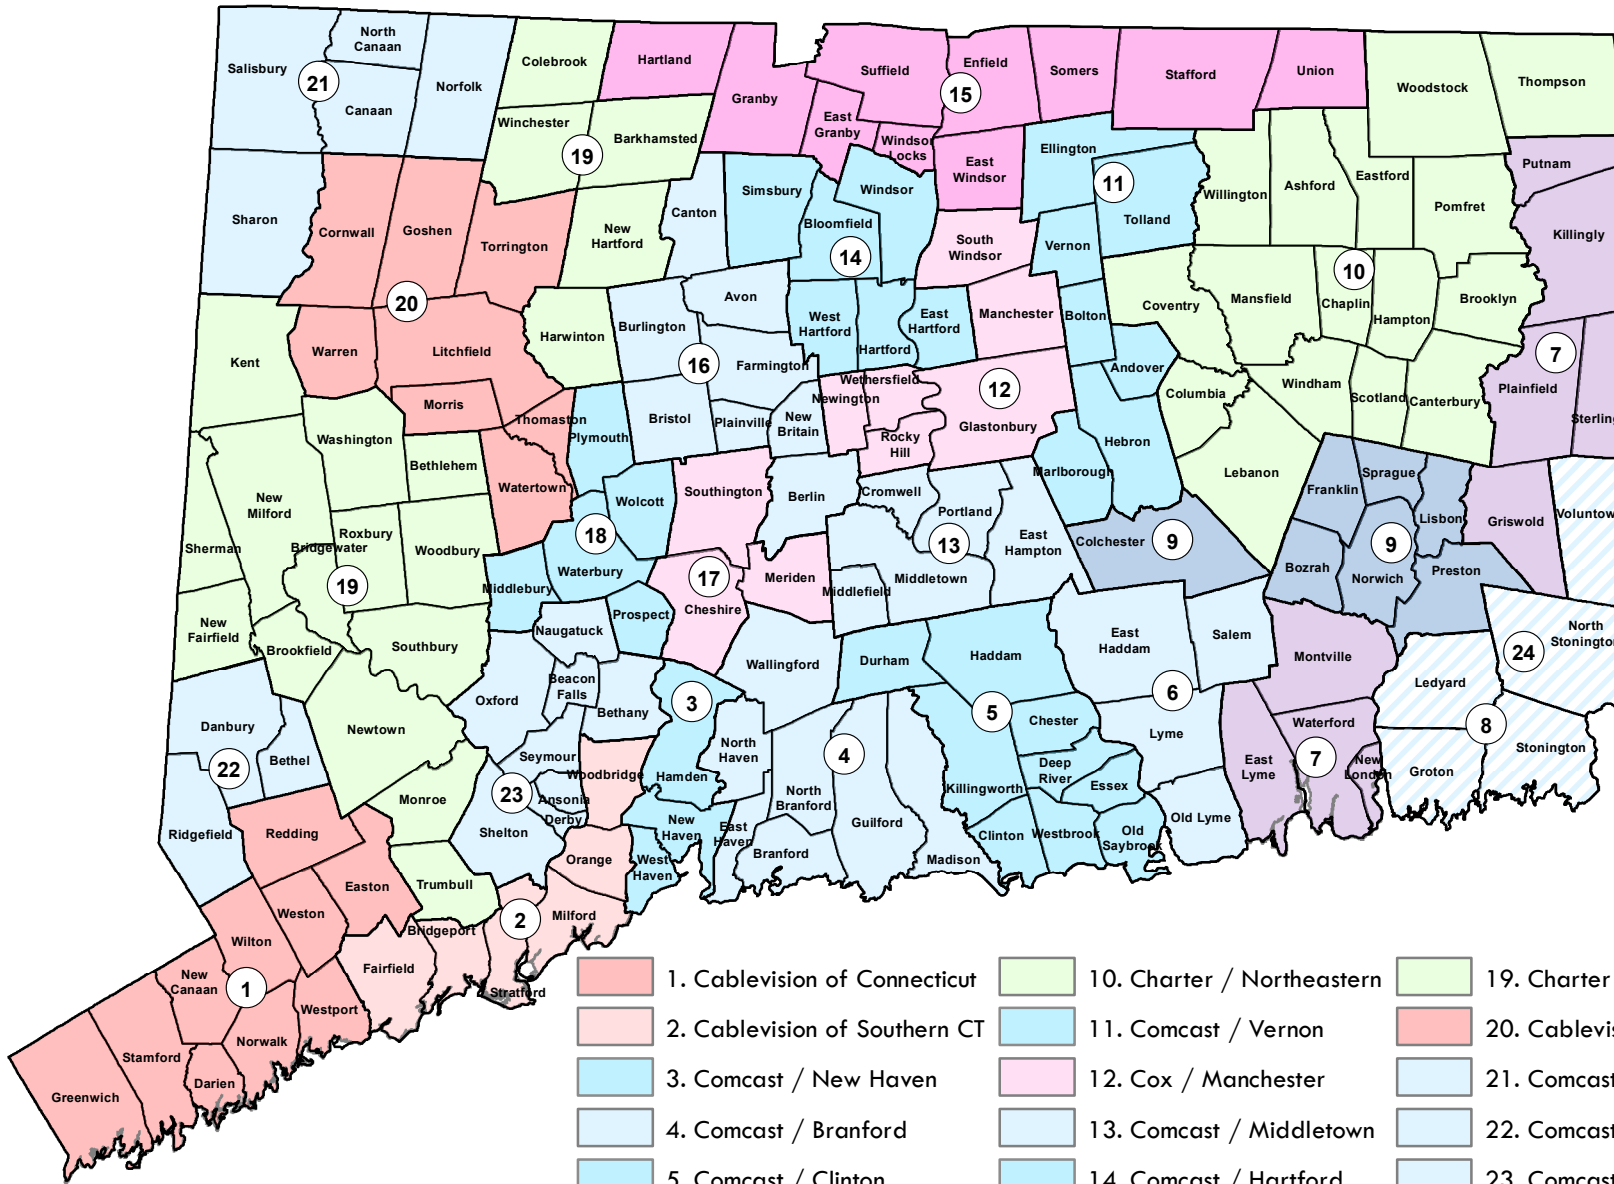

# Video Provider Service Area

Updated: 7/8/2016

- |  |                               |  |                            |  |  |
|--|-------------------------------|--|----------------------------|--|--|
|  | 1. Cablevision of Connecticut |  | 10. Charter / Northeastern |  | 19. Charter / Western                      |
|  | 2. Cablevision of Southern CT |  | 11. Comcast / Vernon       |  | 20. Cablevision of Litchfield              |
|  | 3. Comcast / New Haven        |  | 12. Cox / Manchester       |  | 21. Comcast / Lakeville                    |
|  | 4. Comcast / Branford         |  | 13. Comcast / Middletown   |  | 22. Comcast / Danbury                      |
|  | 5. Comcast / Clinton          |  | 14. Comcast / Hartford     |  | 23. Comcast / Seymour                      |
|  | 6. Comcast / Lyme             |  | 15. Cox / Enfield          |  | 24. Thames Valley Comm. (Area 8 Overbuild) |
|  | 7. Atlantic Broadband         |  | 16. Comcast / Plainville   |  | 25. Frontier Communication (Statewide)     |
|  | 8. Comcast / Groton           |  | 17. Cox / Meriden          |  |  |
|  | 9. Comcast / Norwich          |  | 18. Comcast / Waterbury    |  |  |

Public Utilities Regulatory Authority  
 Connecticut Department of Energy  
 and Environmental Protection  
 10 Franklin Square  
 New Britain, CT 06051