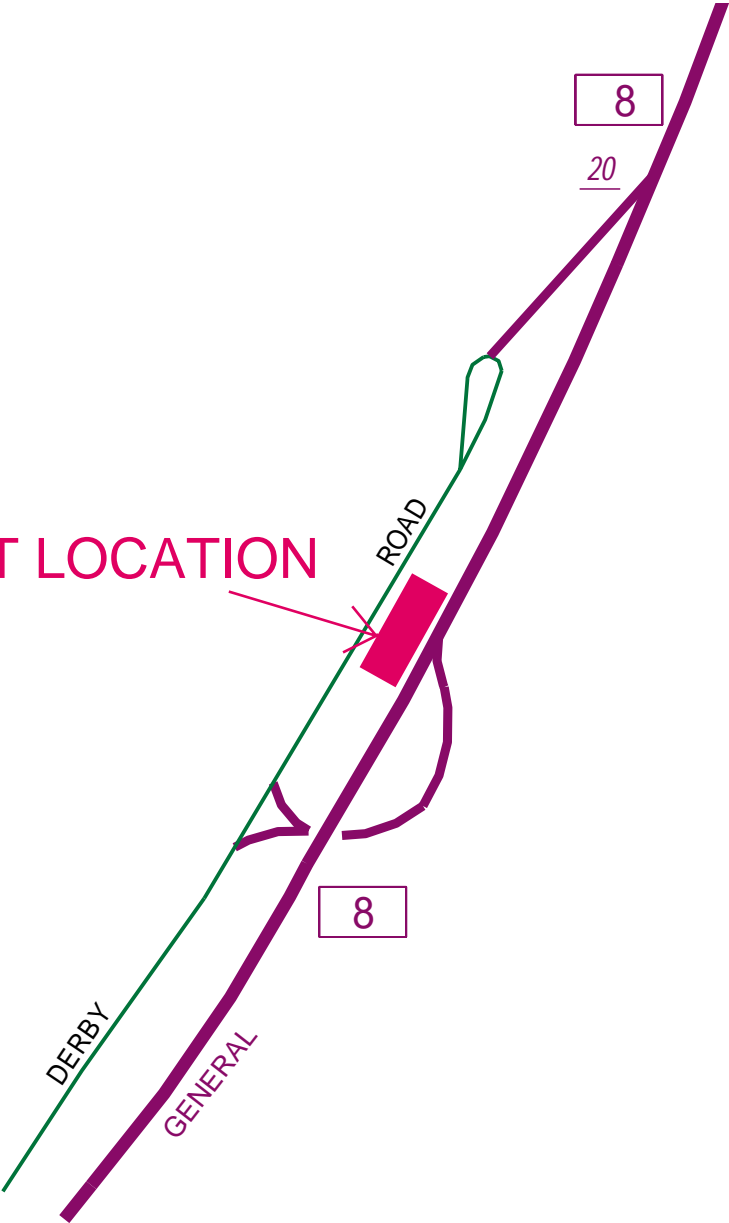

LOT LOCATION

8

20

8

DERBY

GENERAL

ROAD