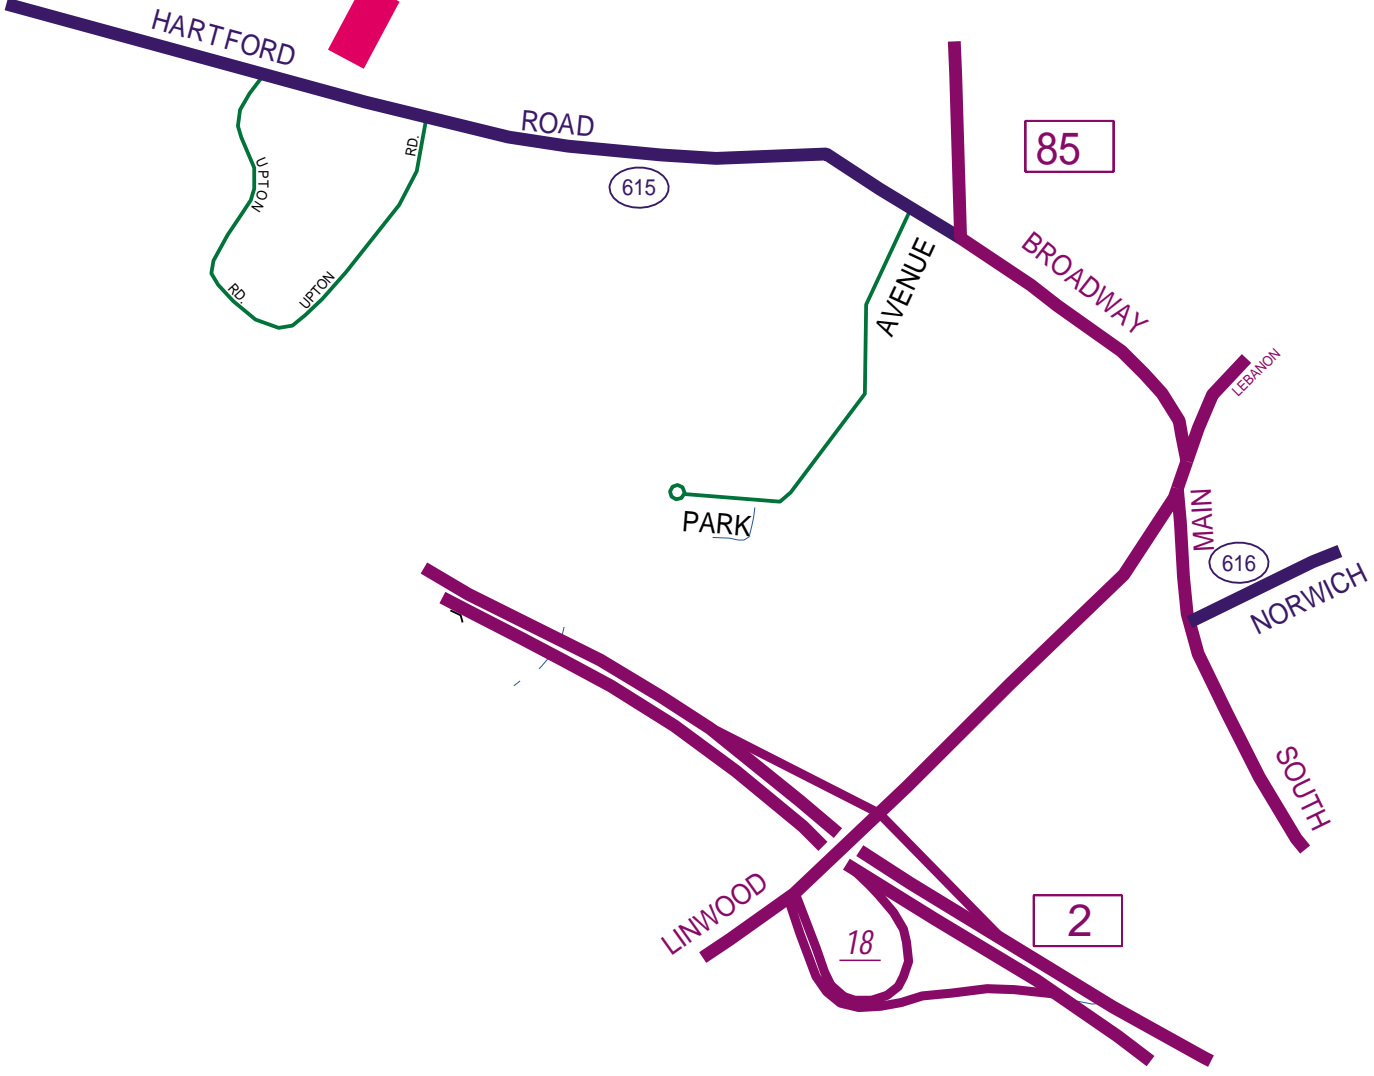

LOT
LOCATION

HARTFORD

ROAD

615

85

AVENUE

BROADWAY

LEBANON

PARK

616

MAIN

NORWICH

SOUTH

LINWOOD

18

2