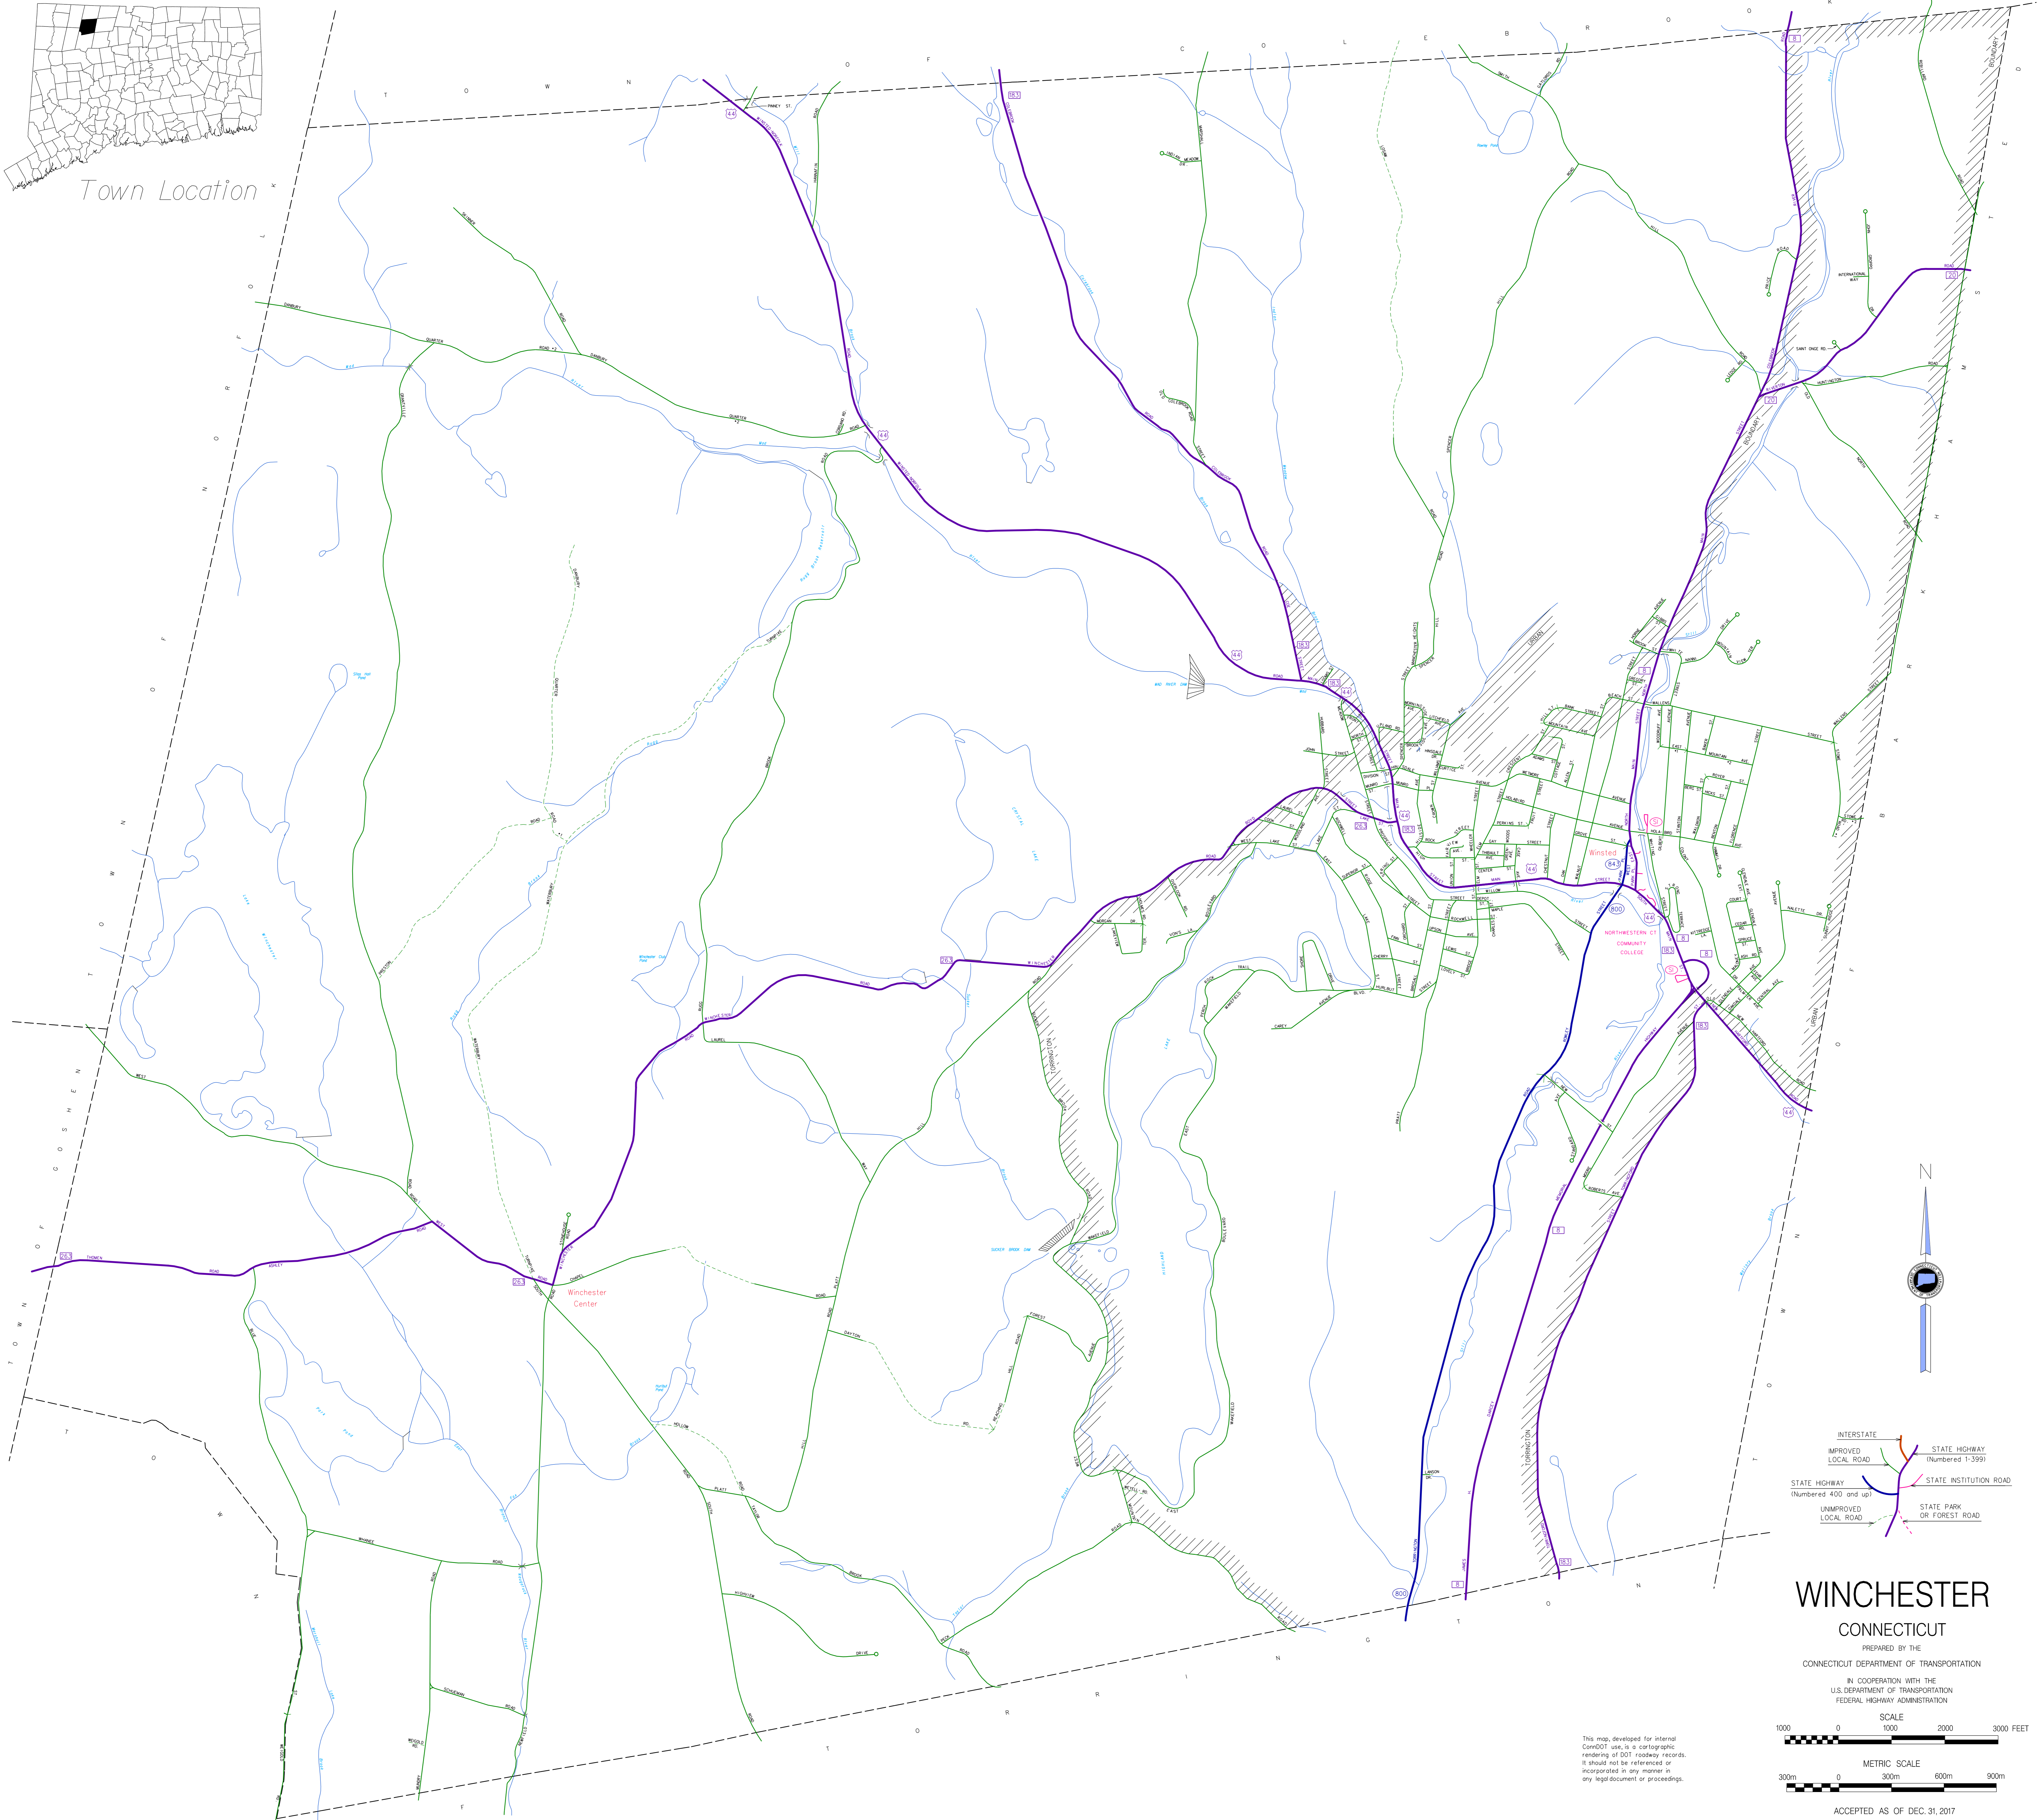

Town Location

WINCHESTER
CONNECTICUT
PREPARED BY THE
CONNECTICUT DEPARTMENT OF TRANSPORTATION
IN COOPERATION WITH THE
U.S. DEPARTMENT OF TRANSPORTATION
FEDERAL HIGHWAY ADMINISTRATION

ACCEPTED AS OF DEC. 31, 2017