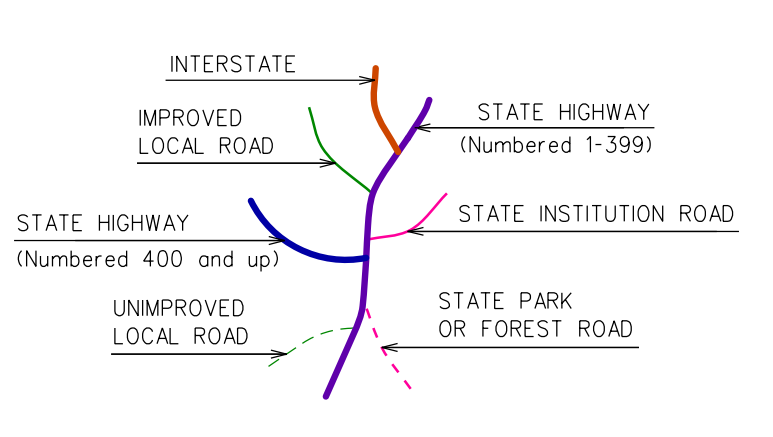

WESTCHESTER COUNTY

WILTON CONNECTICUT

PREPARED BY THE
CONNECTICUT DEPARTMENT OF TRANSPORTATION
IN COOPERATION WITH THE
U.S. DEPARTMENT OF TRANSPORTATION
FEDERAL HIGHWAY ADMINISTRATION

ACCEPTED AS OF DEC. 31, 2017