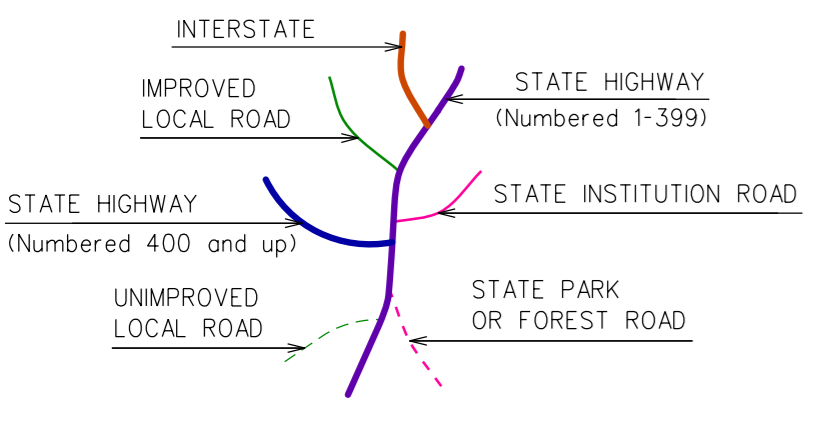

THOMASTON

CONNECTICUT

PREPARED BY THE
CONNECTICUT DEPARTMENT OF TRANSPORTATION
IN COOPERATION WITH THE
U.S. DEPARTMENT OF TRANSPORTATION
FEDERAL HIGHWAY ADMINISTRATION