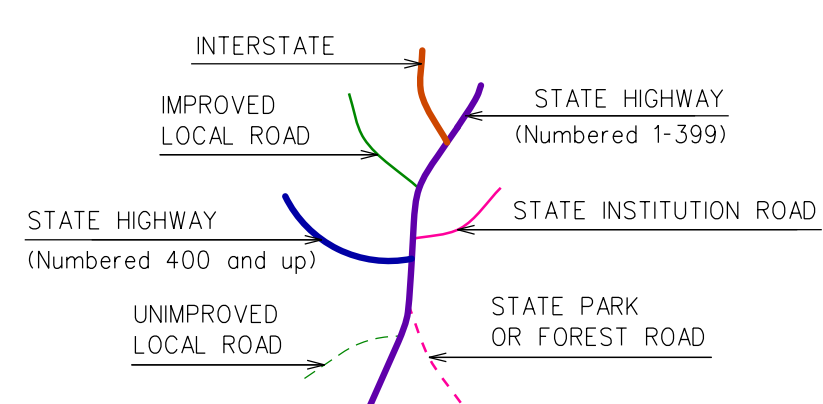

Town Location

Stratford

IGOR I. SIKORSKY
MEMORIAL AIRPORT

Long

Island

Sound

STRATFORD CONNECTICUT

PREPARED BY THE
CONNECTICUT DEPARTMENT OF TRANSPORTATION

IN COOPERATION WITH THE
U.S. DEPARTMENT OF TRANSPORTATION
FEDERAL HIGHWAY ADMINISTRATION

ACCEPTED AS OF DEC. 31, 2017