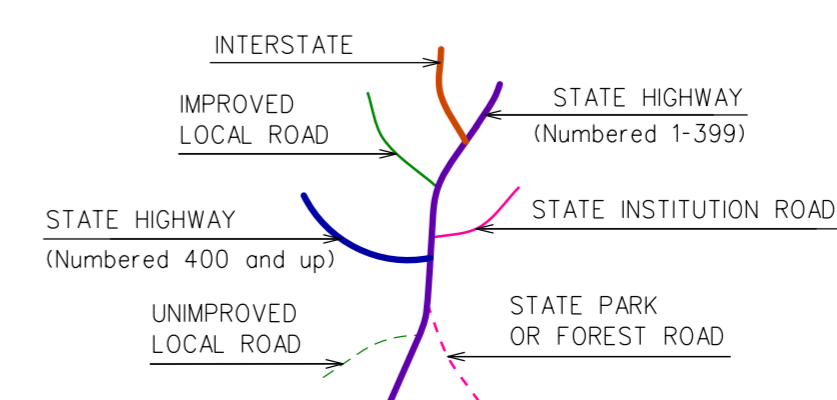

SALEM CONNECTICUT

PREPARED BY THE
CONNECTICUT DEPARTMENT OF TRANSPORTATION
IN COOPERATION WITH THE
U.S. DEPARTMENT OF TRANSPORTATION
FEDERAL HIGHWAY ADMINISTRATION

ACCEPTED AS OF DEC. 31, 2017