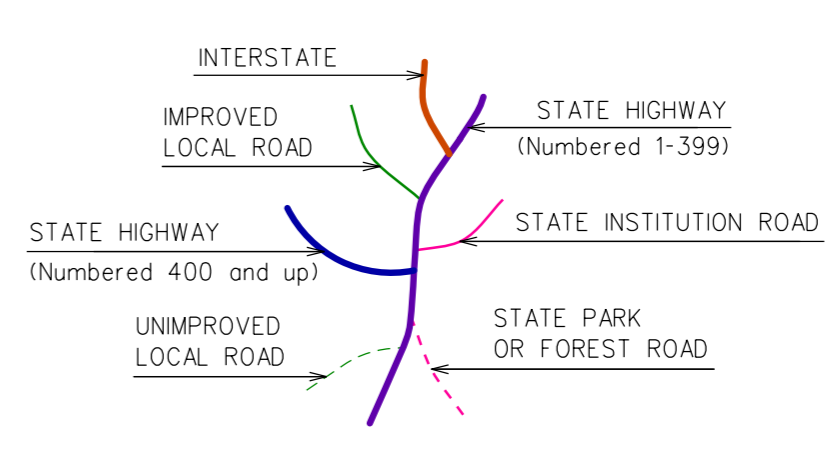

RIDGEFIELD CONNECTICUT

PREPARED BY THE
CONNECTICUT DEPARTMENT OF TRANSPORTATION

IN COOPERATION WITH THE
U.S. DEPARTMENT OF TRANSPORTATION
FEDERAL HIGHWAY ADMINISTRATION

ACCEPTED AS OF DEC. 31, 2017