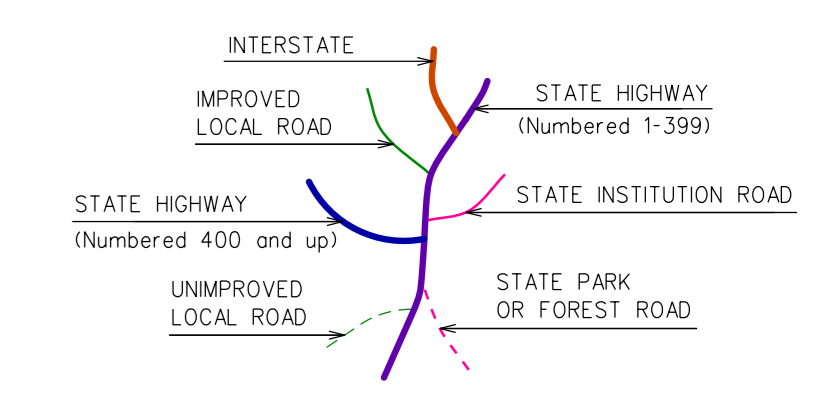

ELLINGTON CONNECTICUT