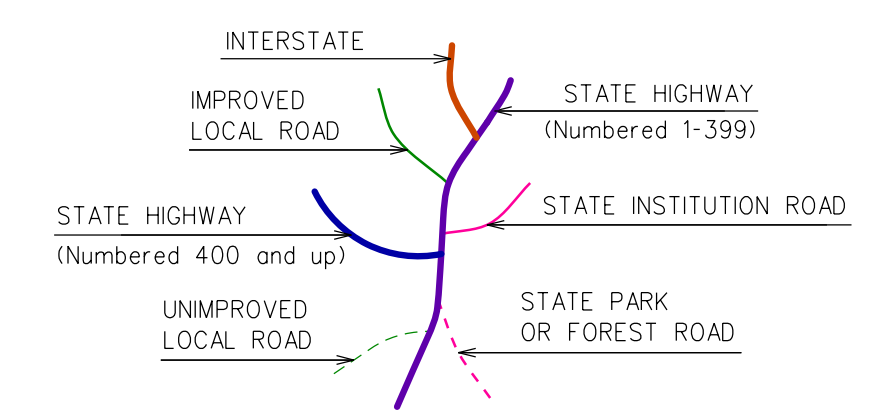

EAST GRANBY CONNECTICUT

PREPARED BY THE
CONNECTICUT DEPARTMENT OF TRANSPORTATION
IN COOPERATION WITH THE
U.S. DEPARTMENT OF TRANSPORTATION
FEDERAL HIGHWAY ADMINISTRATION

ACCEPTED AS OF DEC. 31, 2017