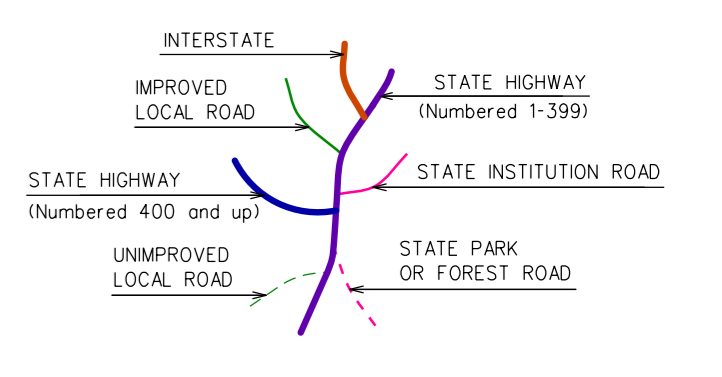

CORNWALL CONNECTICUT