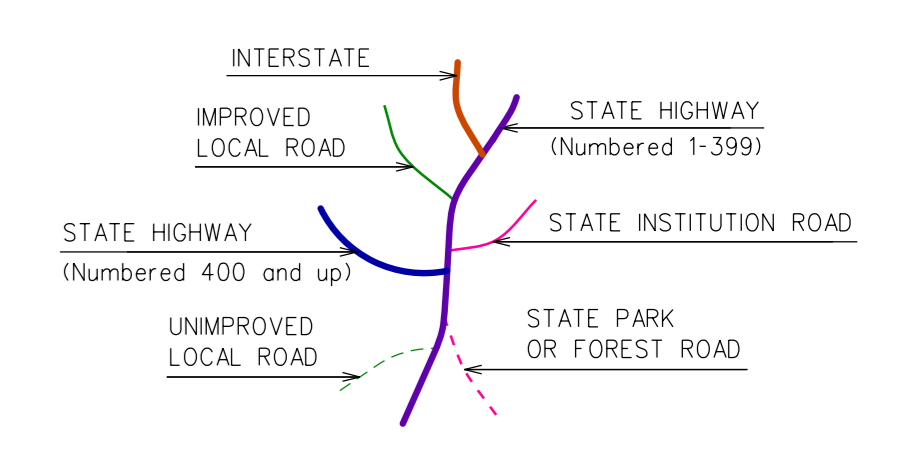

Town Location

BARKHAMSTED CONNECTICUT

PREPARED BY THE
CONNECTICUT DEPARTMENT OF TRANSPORTATION
IN COOPERATION WITH THE
U.S. DEPARTMENT OF TRANSPORTATION
FEDERAL HIGHWAY ADMINISTRATION