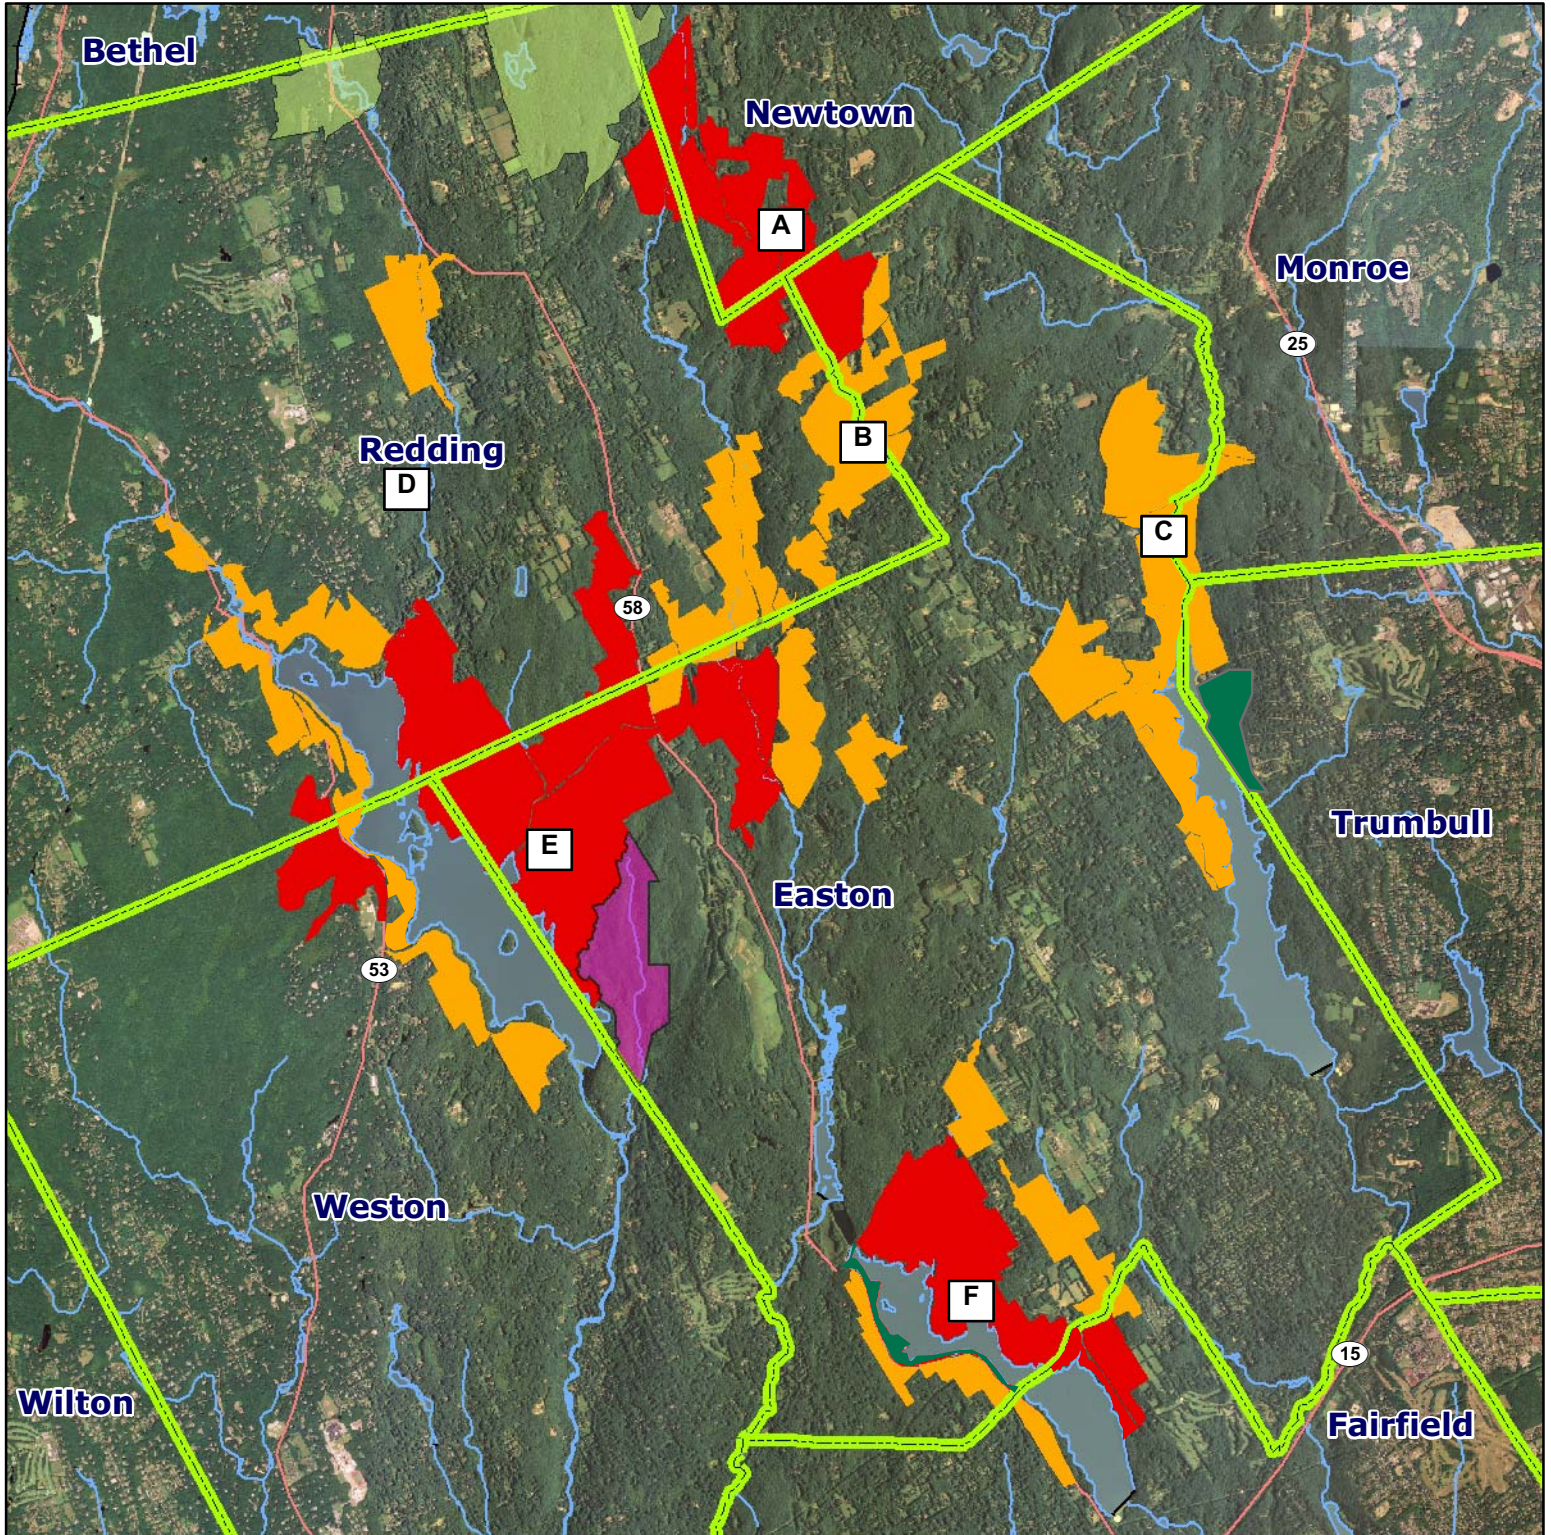

Centennial Watershed State Forest Deer Management Area - Overview Map

Location: Easton, Weston, Redding, Newtown, Monroe, Fairfield

Description: Total Acreage 6,826. Some portion open as a Deer Lottery Area and some portions open to deer bowhunting by special permit.

Access: Access to Centennial Watershed State Forest requires a permit from the Aquarion Water Company. Call (203) 452-3511 for information.

Note: This map depicts an approximation of property boundaries. Please obey all postings.

Symbols: ■ Deer Lottery Area ■ Bowhunting ONLY Area ■ Trout Brook Valley

Map# 82 Nov. 2009

0 0.5 1 2 3 4 Miles