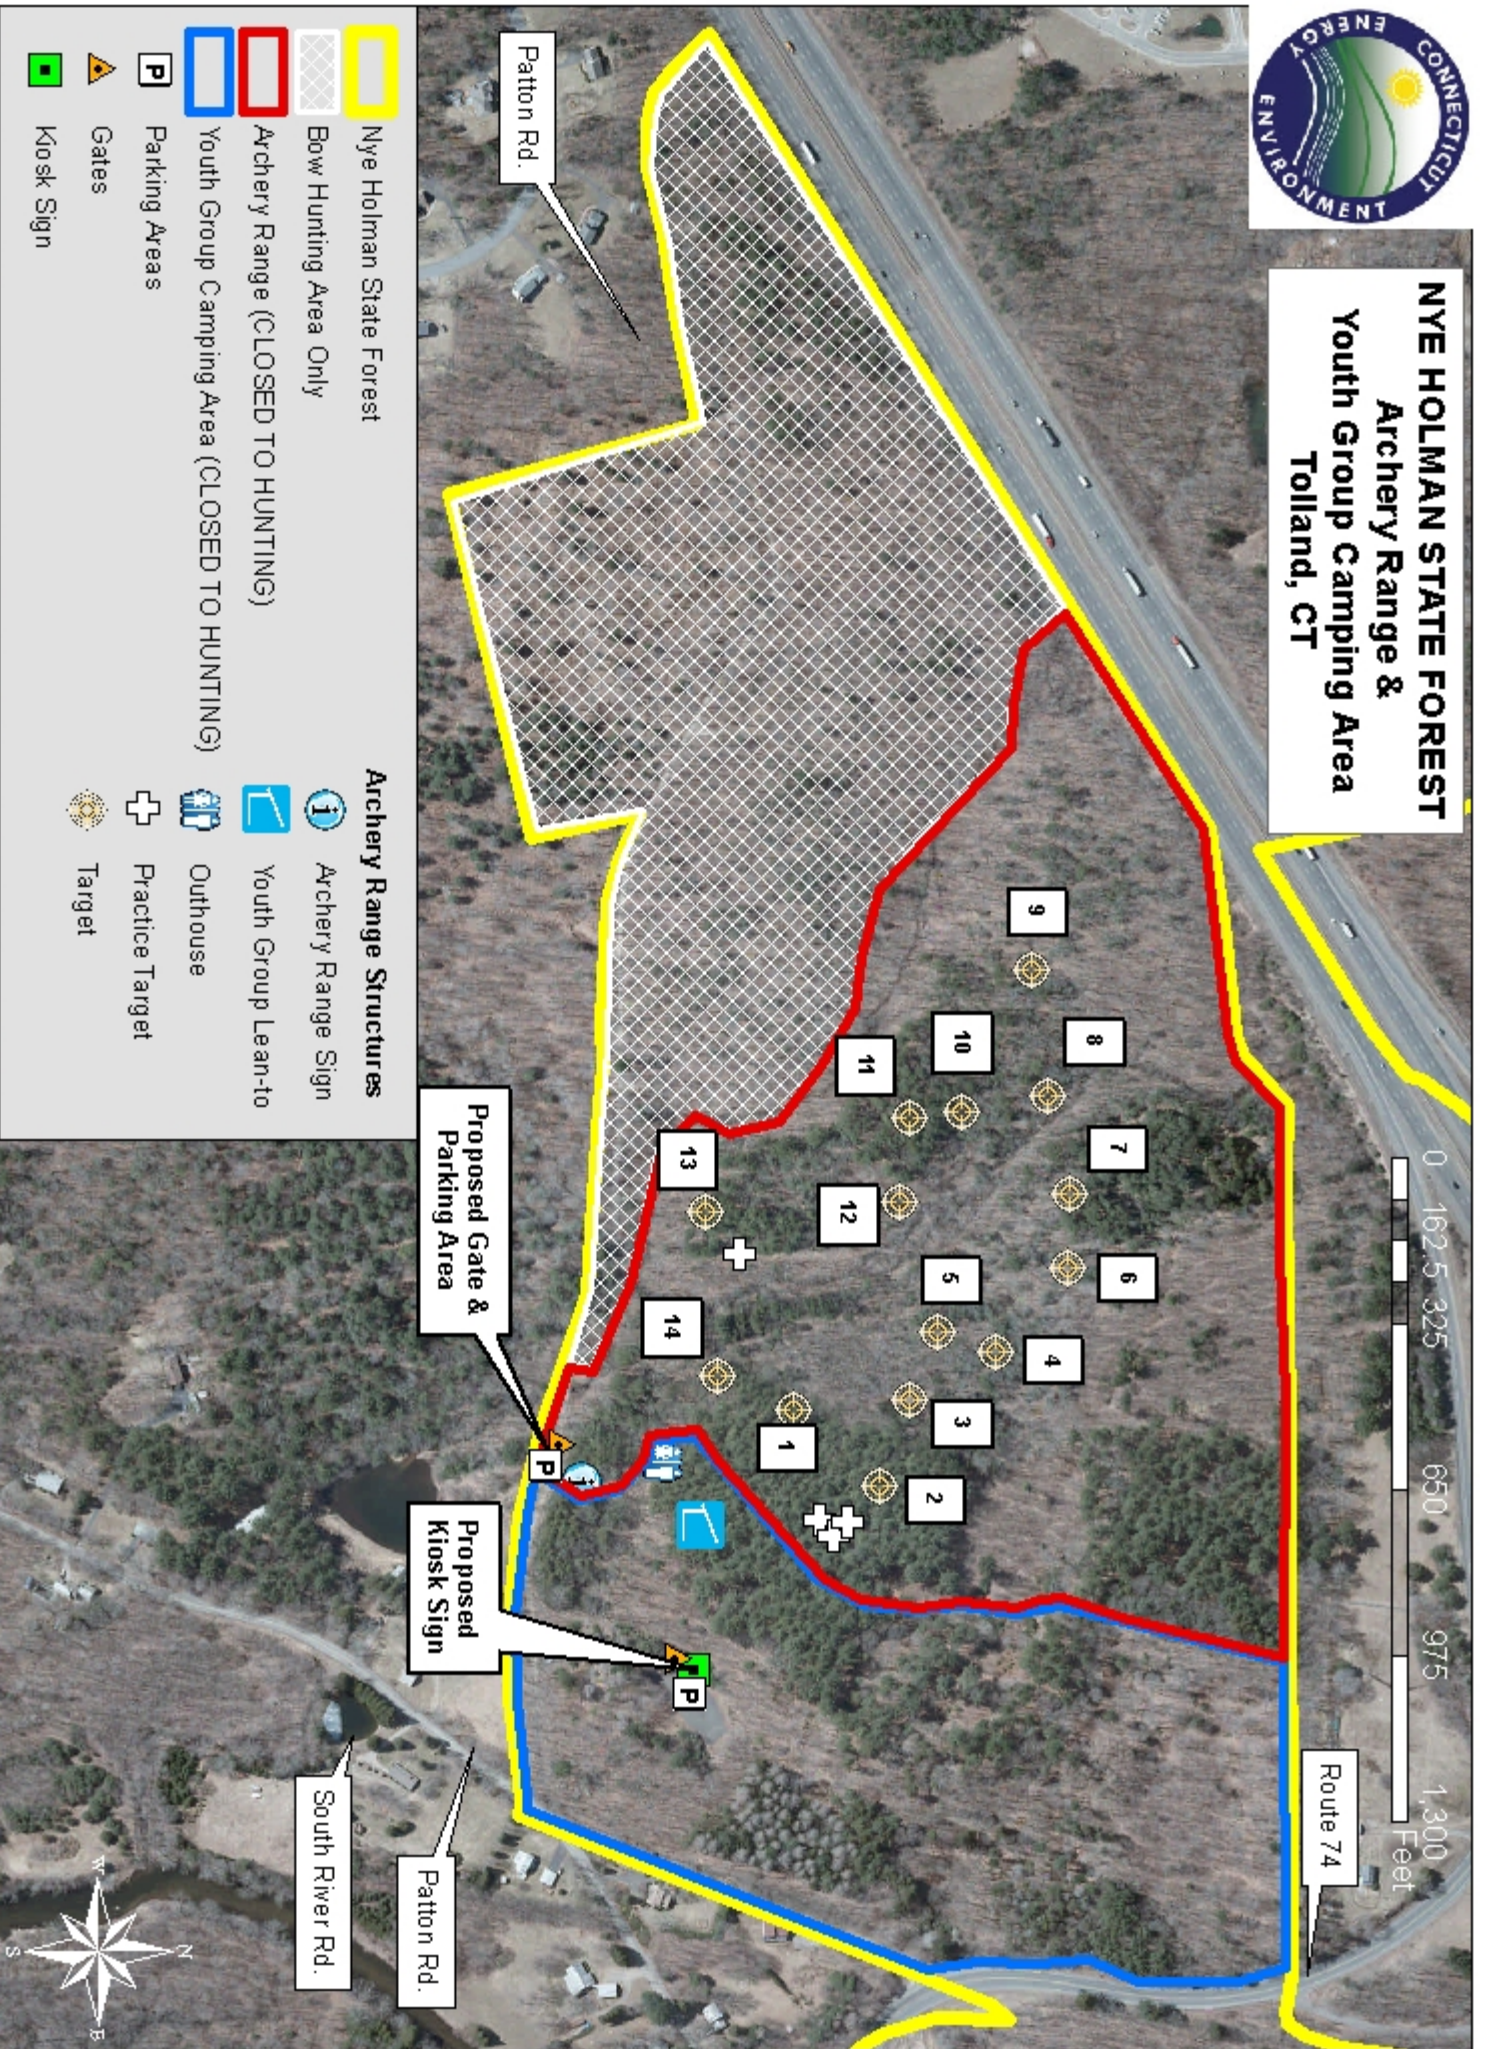

NYE HOLMAN STATE FOREST Archery Range & Youth Group Camping Area Tolland, CT

- Nye Holman State Forest
- Bow Hunting Area Only
- Archery Range (CLOSED TO HUNTING)
- Youth Group Camping Area (CLOSED TO HUNTING)
- Parking Areas
- Gates
- Kiosk Sign

- ### Archery Range Structures
- Archery Range Sign
 - Youth Group Lean-to
 - Outhouse
 - Practice Target
 - Target