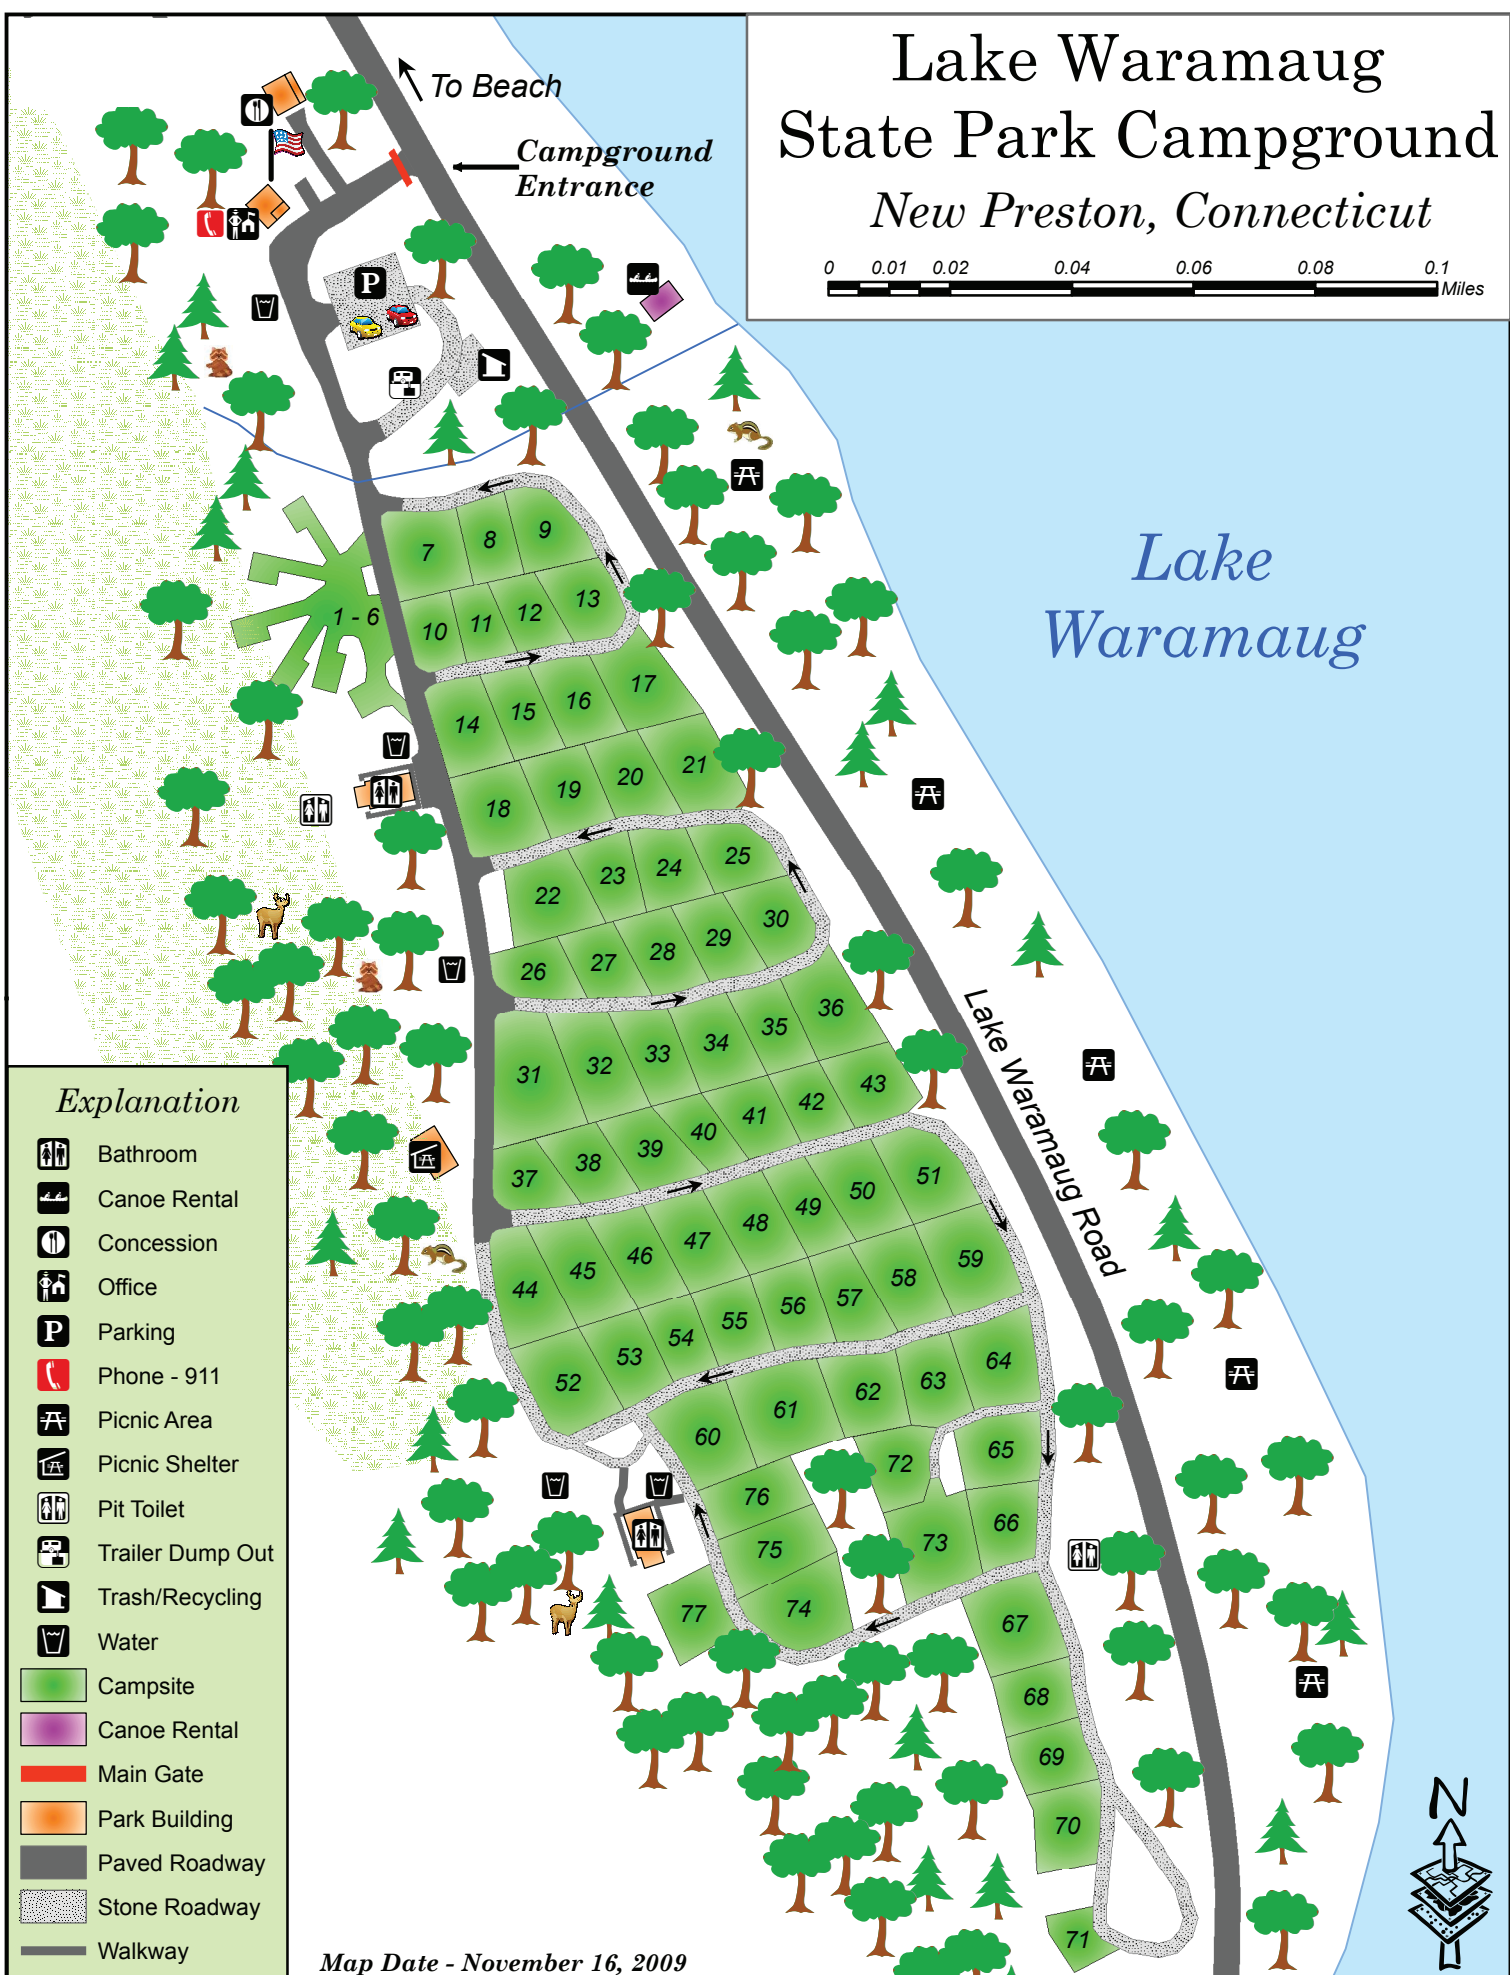

Lake Waramaug State Park Campground

New Preston, Connecticut

0 0.01 0.02 0.04 0.06 0.08 0.1 Miles

Lake Waramaug

Explanation

- Bathroom
- Canoe Rental
- Concession
- Office
- Parking
- Phone - 911
- Picnic Area
- Picnic Shelter
- Pit Toilet
- Trailer Dump Out
- Trash/Recycling
- Water
- Campsite
- Canoe Rental
- Main Gate
- Park Building
- Paved Roadway
- Stone Roadway
- Walkway

Map Date - November 16, 2009