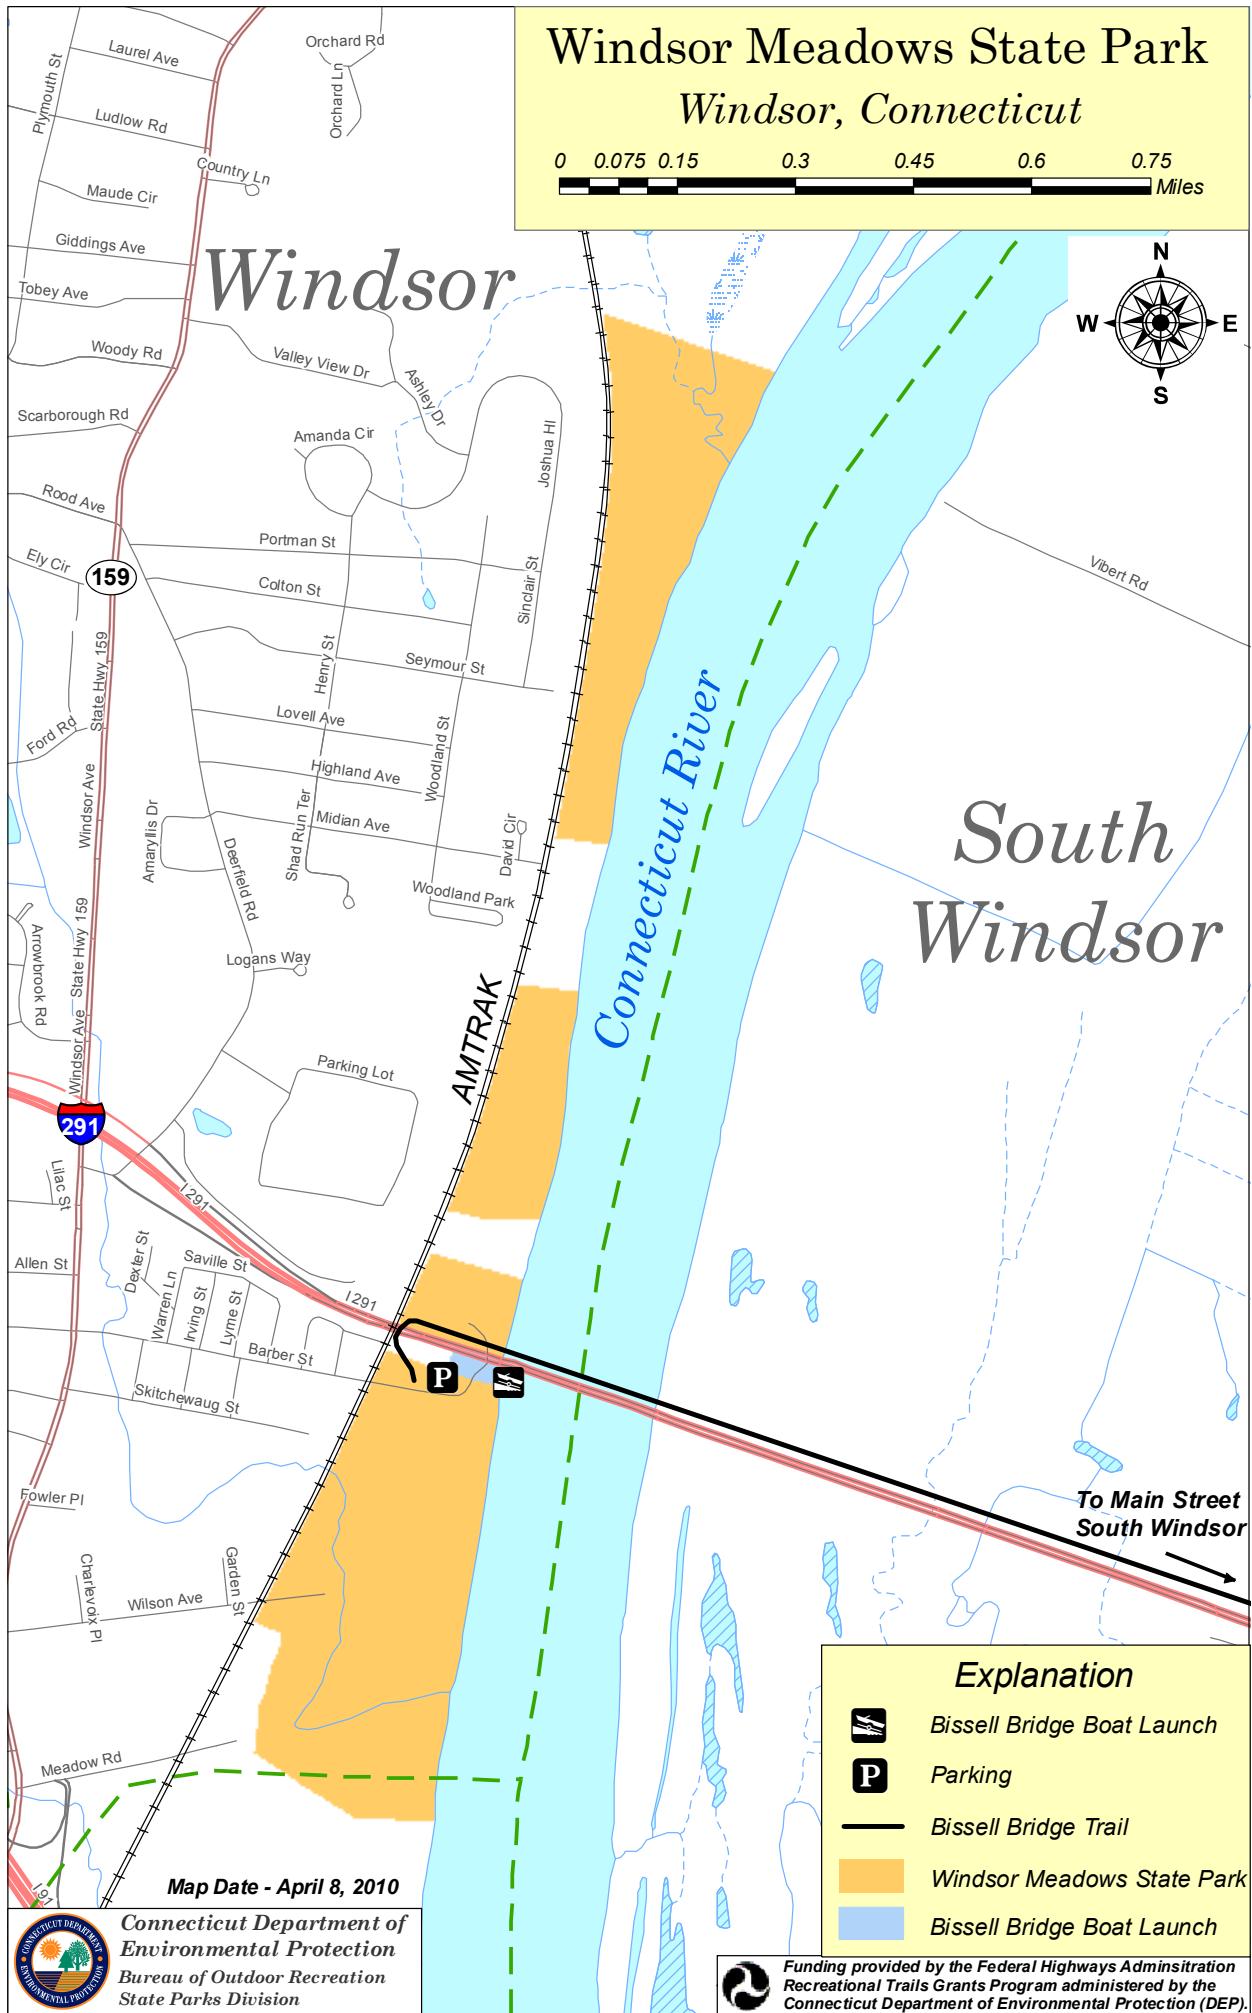

# Windsor Meadows State Park

## Windsor, Connecticut

### Explanation

Bissell Bridge Boat Launch

Parking

Bissell Bridge Trail

Windsor Meadows State Park

Bissell Bridge Boat Launch

Map Date - April 8, 2010

Connecticut Department of  
Environmental Protection  
Bureau of Outdoor Recreation  
State Parks Division