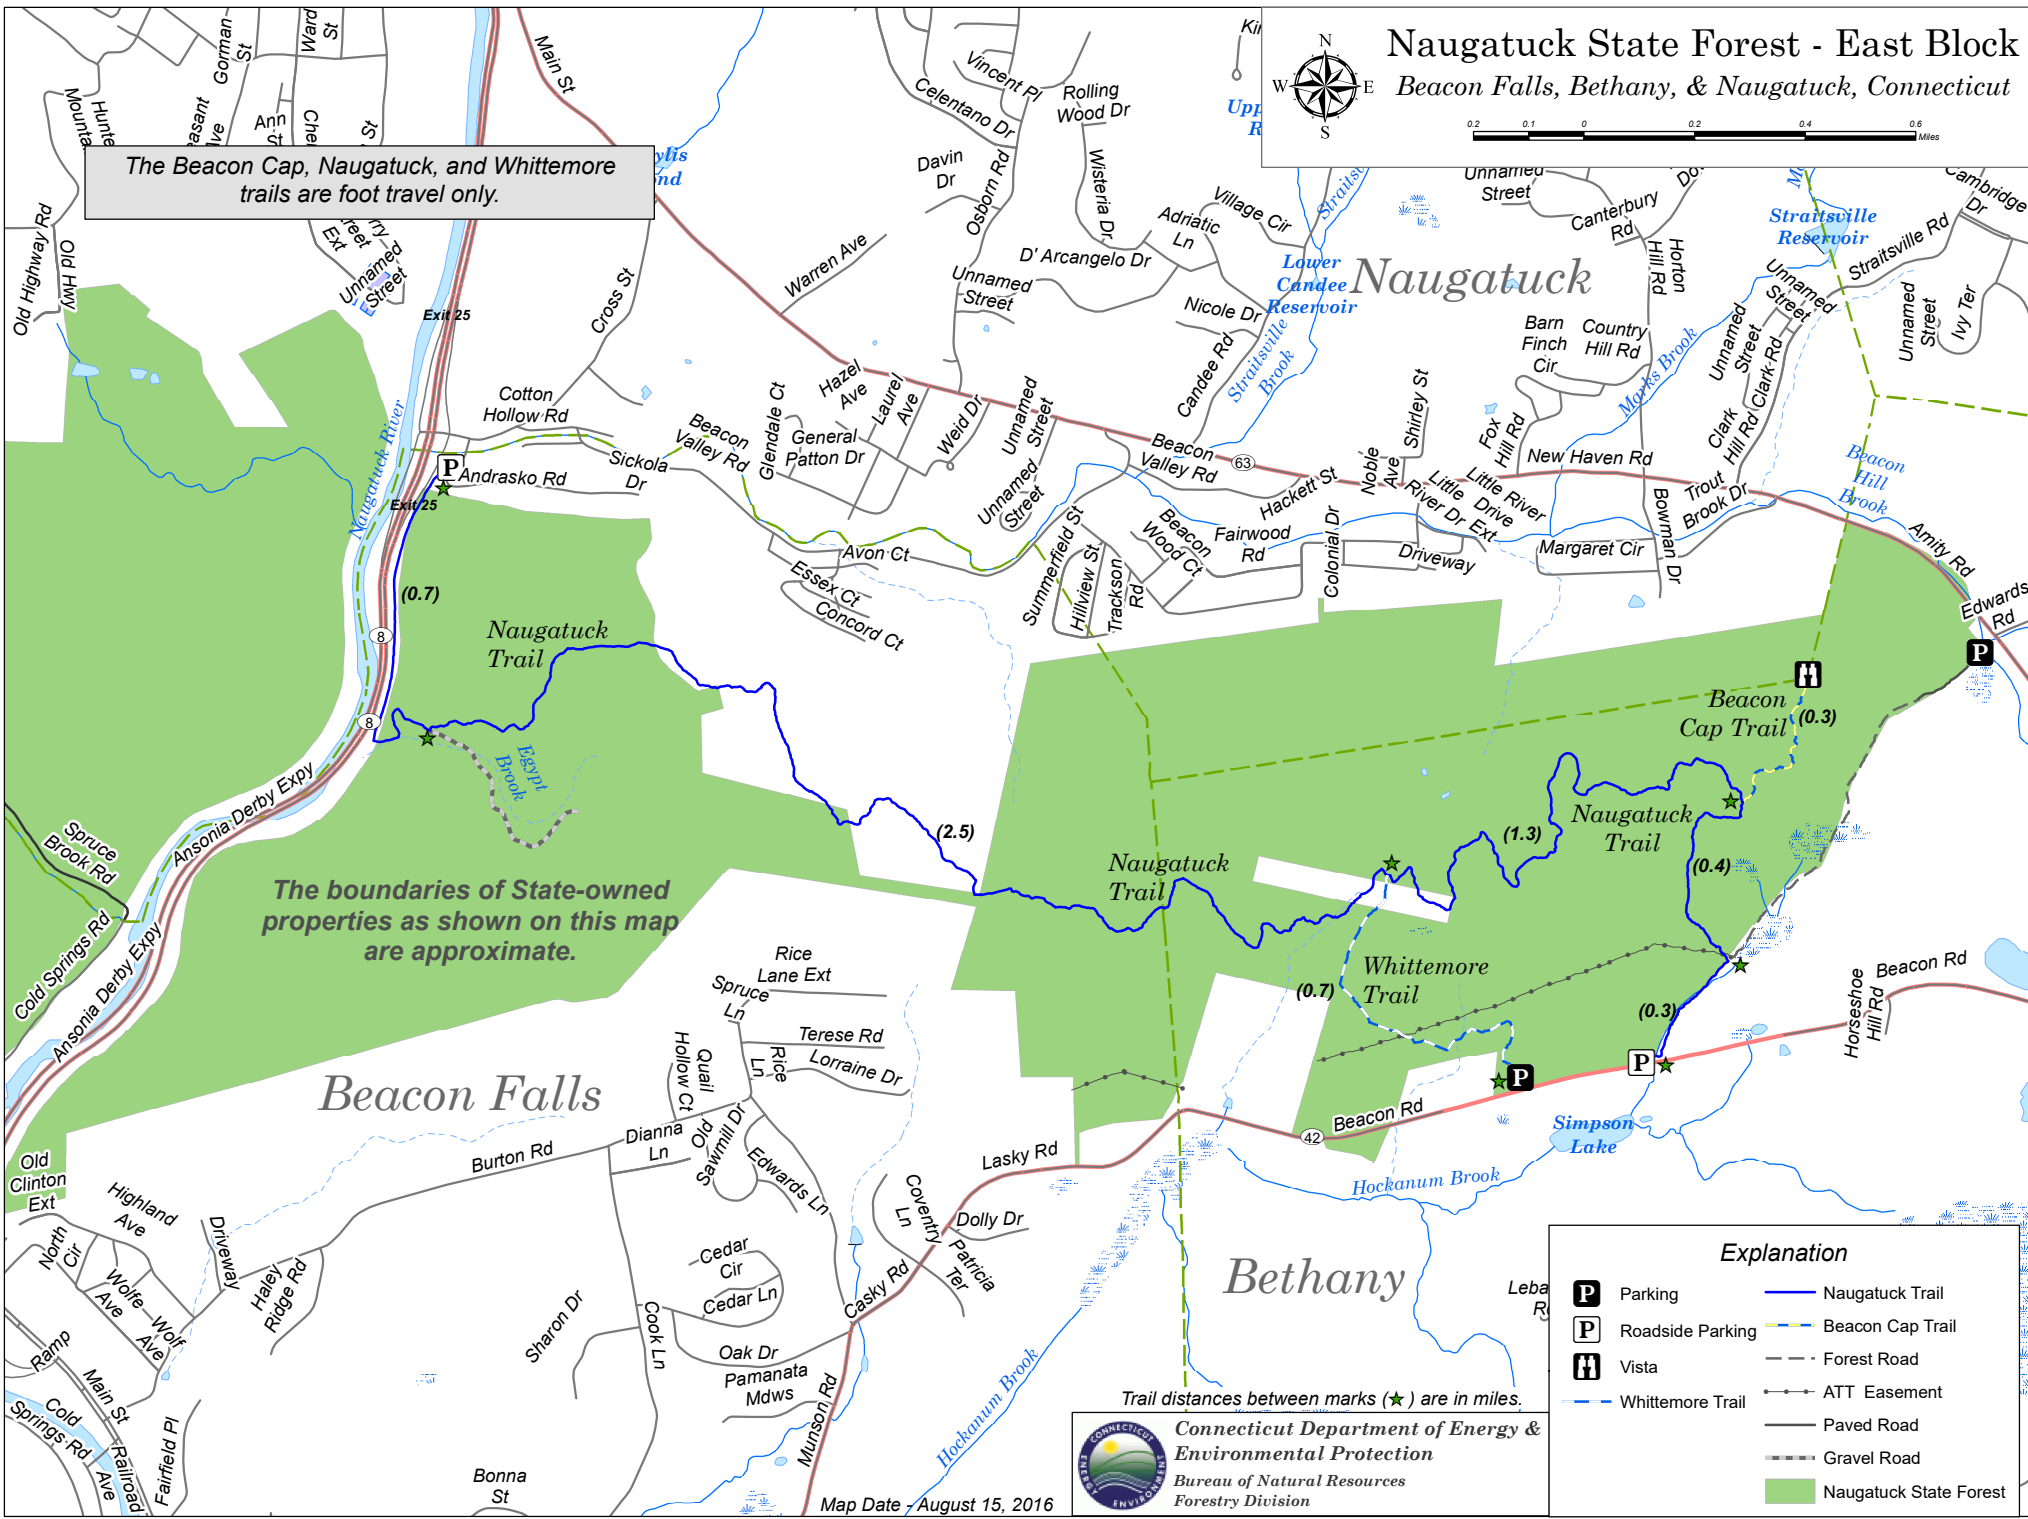

# Naugatuck State Forest - East Block

Beacon Falls, Bethany, & Naugatuck, Connecticut

The Beacon Cap, Naugatuck, and Whittemore trails are foot travel only.

The boundaries of State-owned properties as shown on this map are approximate.

Explanation	
	Parking
	Roadside Parking
	Vista
	Naugatuck Trail
	Beacon Cap Trail
	Forest Road
	ATT Easement
	Paved Road
	Gravel Road
	Naugatuck State Forest

Connecticut Department of Energy & Environmental Protection  
Bureau of Natural Resources  
Forestry Division

Map Date - August 15, 2016

Trail distances between marks (★) are in miles.