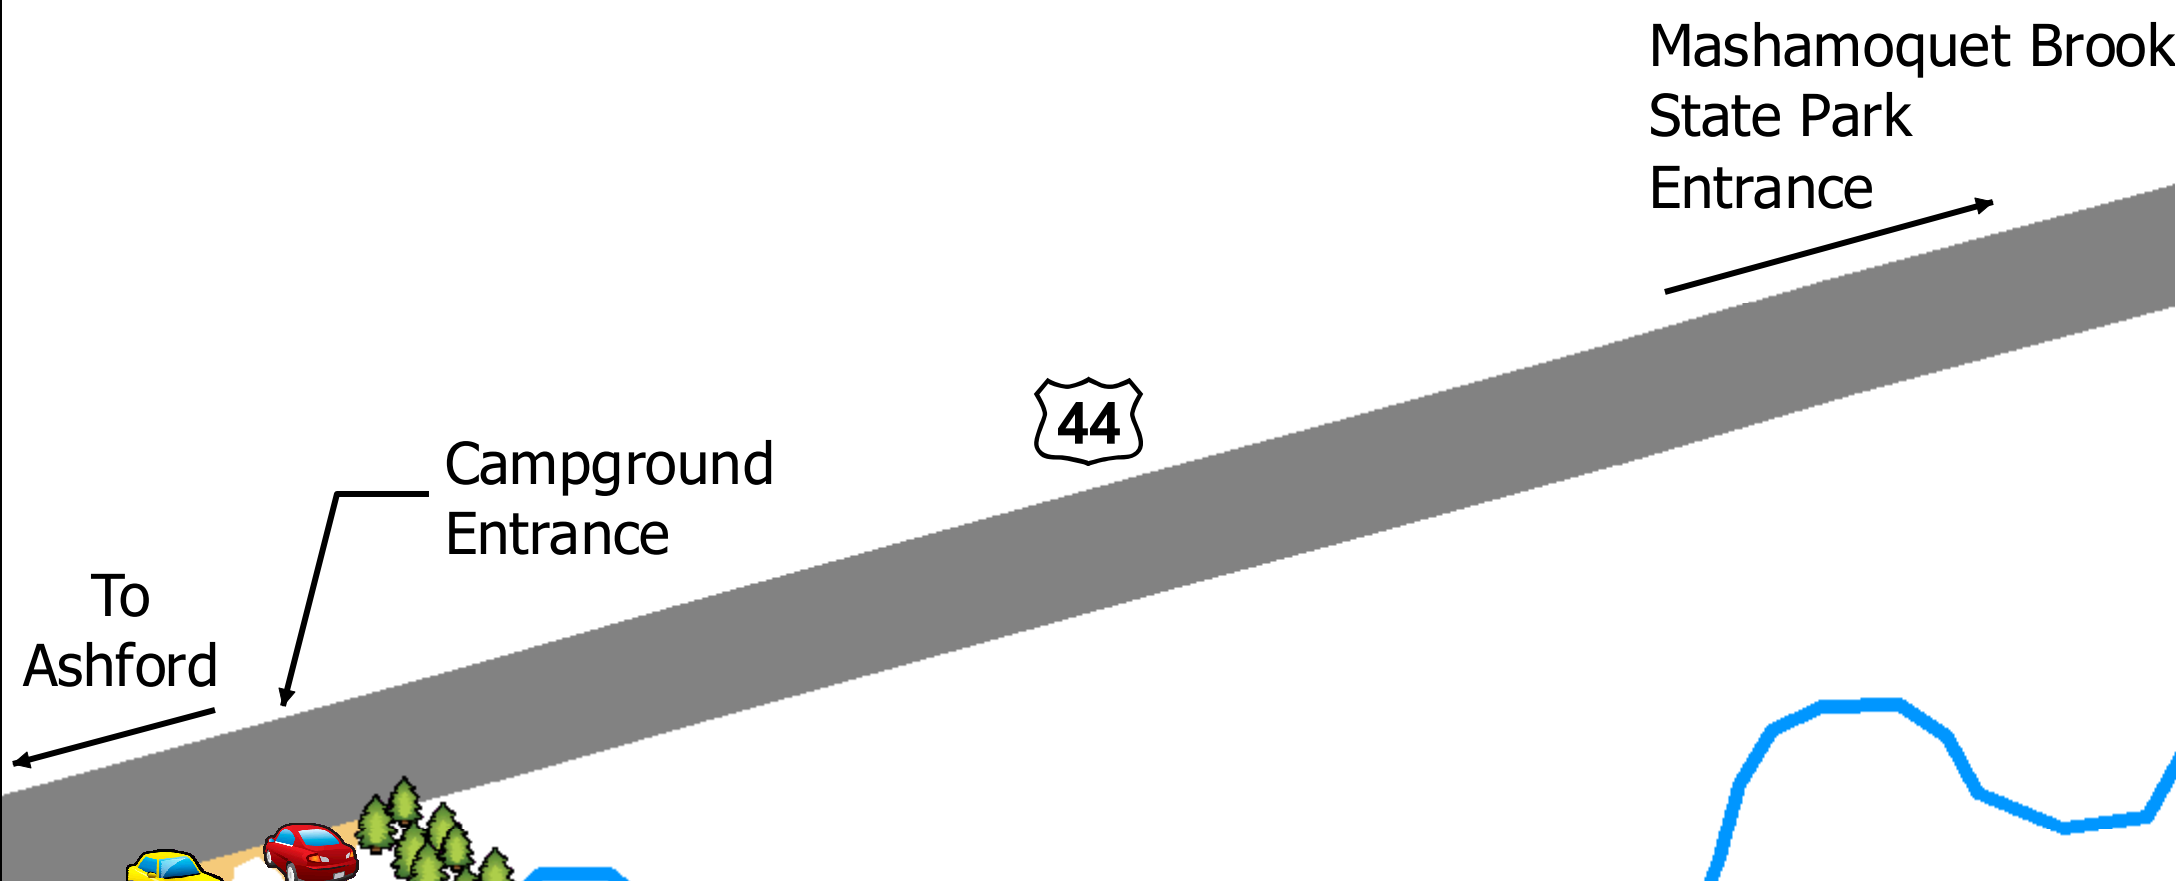

# Mashamoquet Brook State Park Campground *Pomfret, Connecticut*

### Explanation

- Water
- Parking
- Recycling/Trash
- Composting Toilet
- Campground Trail
- Campsite
- Route 44
- Campground Access

Map Date - June 4, 2009