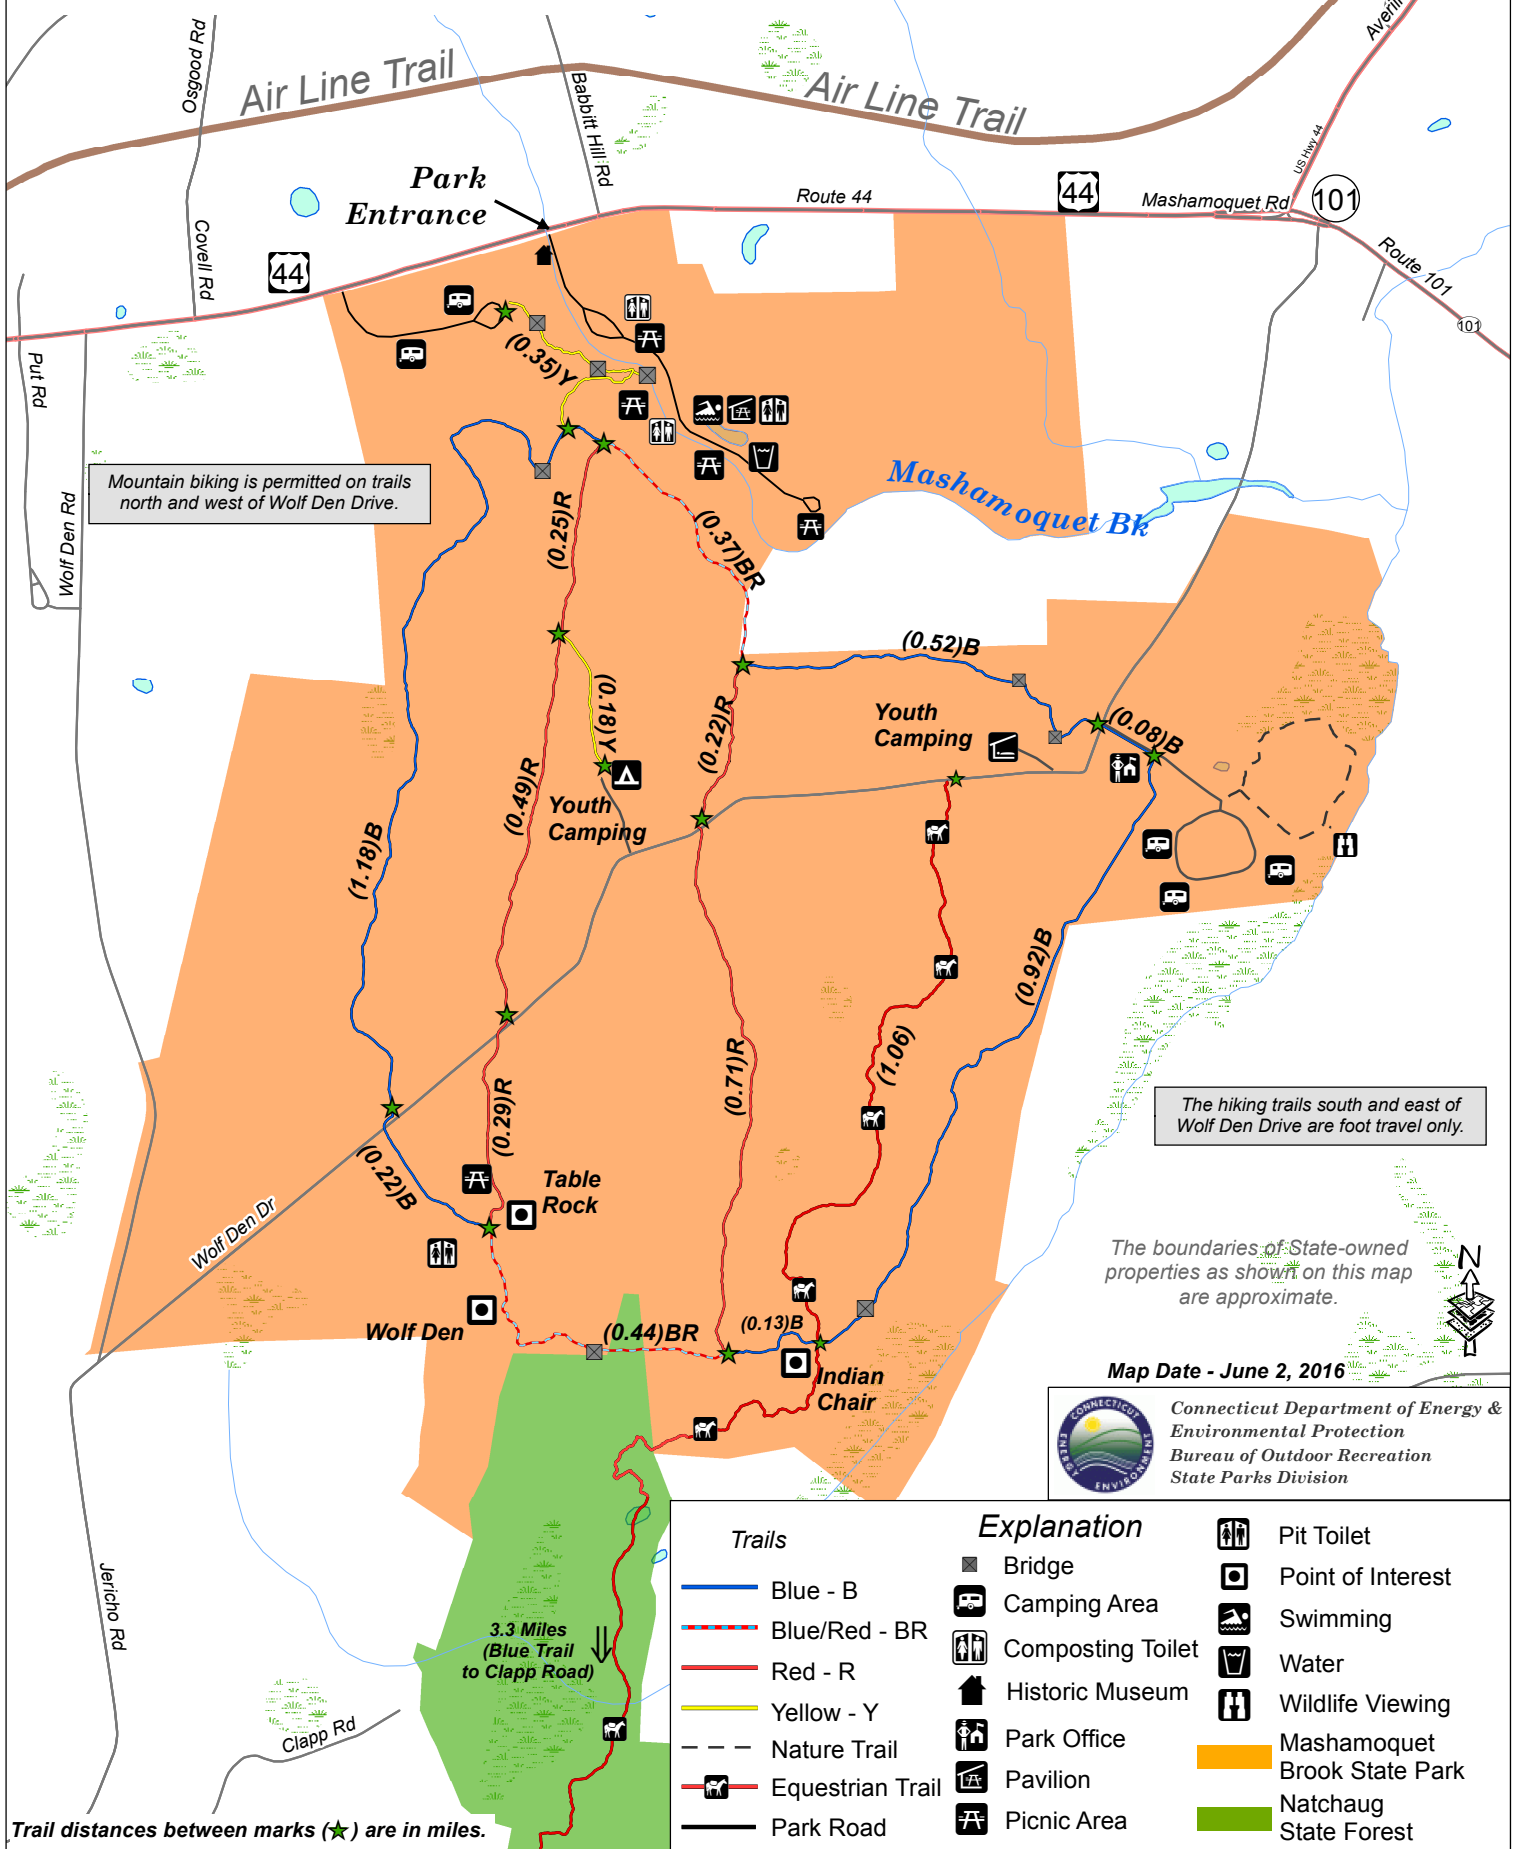

# Mashamoquet Brook State Park

## Pomfret, Connecticut

Trail distances between marks (★) are in miles.

Trails		Explanation	
	Blue - B		Bridge
	Blue/Red - BR		Camping Area
	Red - R		Composting Toilet
	Yellow - Y		Historic Museum
	Nature Trail		Park Office
	Equestrian Trail		Pavilion
	Park Road		Picnic Area
			Pit Toilet
			Point of Interest
			Swimming
			Water
			Wildlife Viewing
			Mashamoquet Brook State Park
			Natchaug State Forest