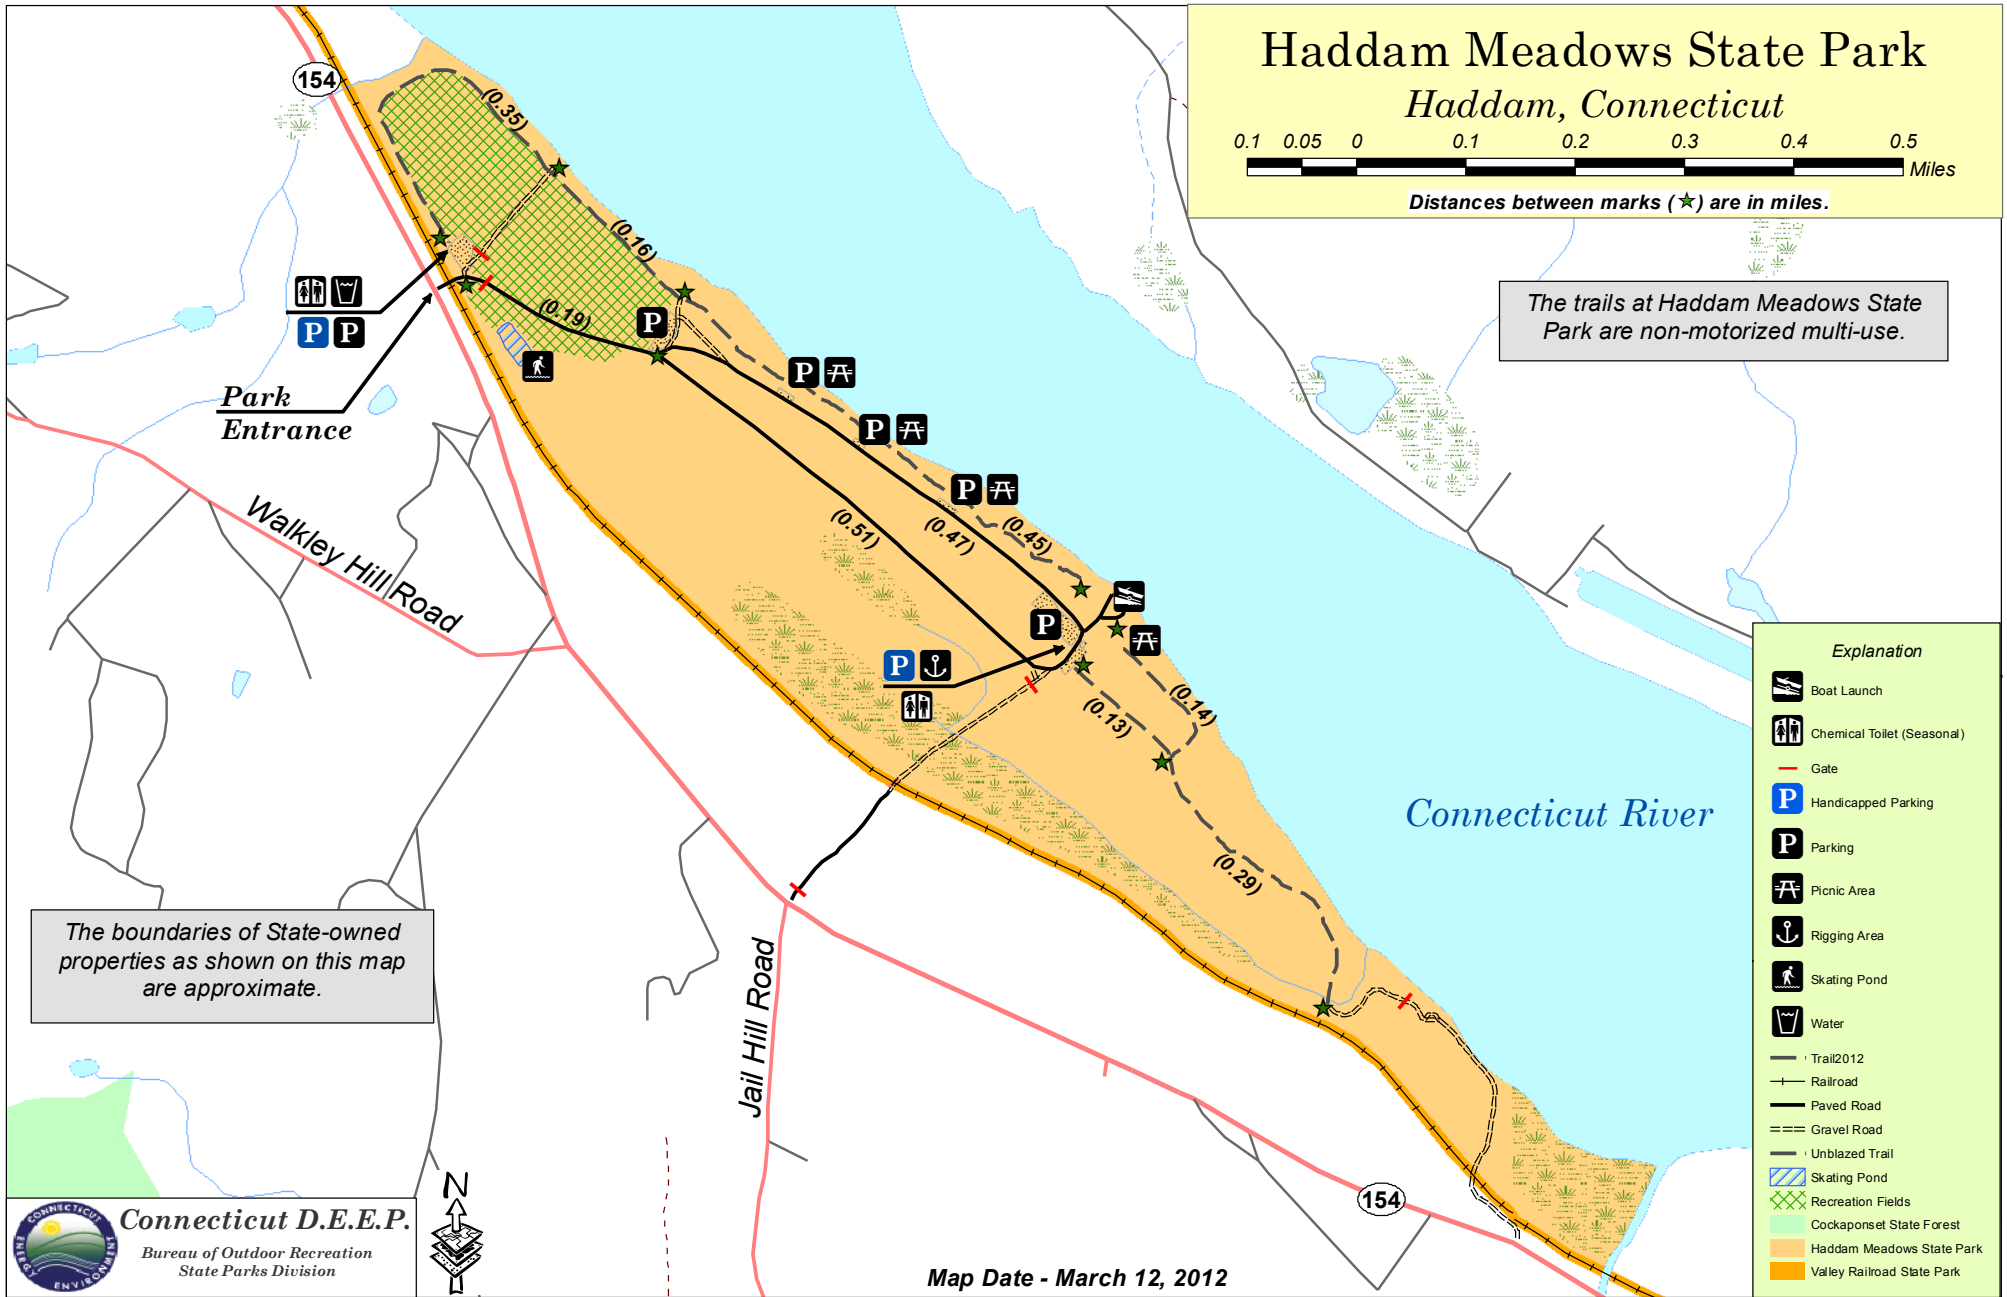

# Haddam Meadows State Park

## Haddam, Connecticut

Distances between marks (★) are in miles.

The trails at Haddam Meadows State Park are non-motorized multi-use.

The boundaries of State-owned properties as shown on this map are approximate.

Explanation	
	Boat Launch
	Chemical Toilet (Seasonal)
	Gate
	Handicapped Parking
	Parking
	Picnic Area
	Rigging Area
	Skating Pond
	Water
	Trail2012
	Railroad
	Paved Road
	Gravel Road
	Unblazed Trail
	Skating Pond
	Recreation Fields
	Cockaponset State Forest
	Haddam Meadows State Park
	Valley Railroad State Park