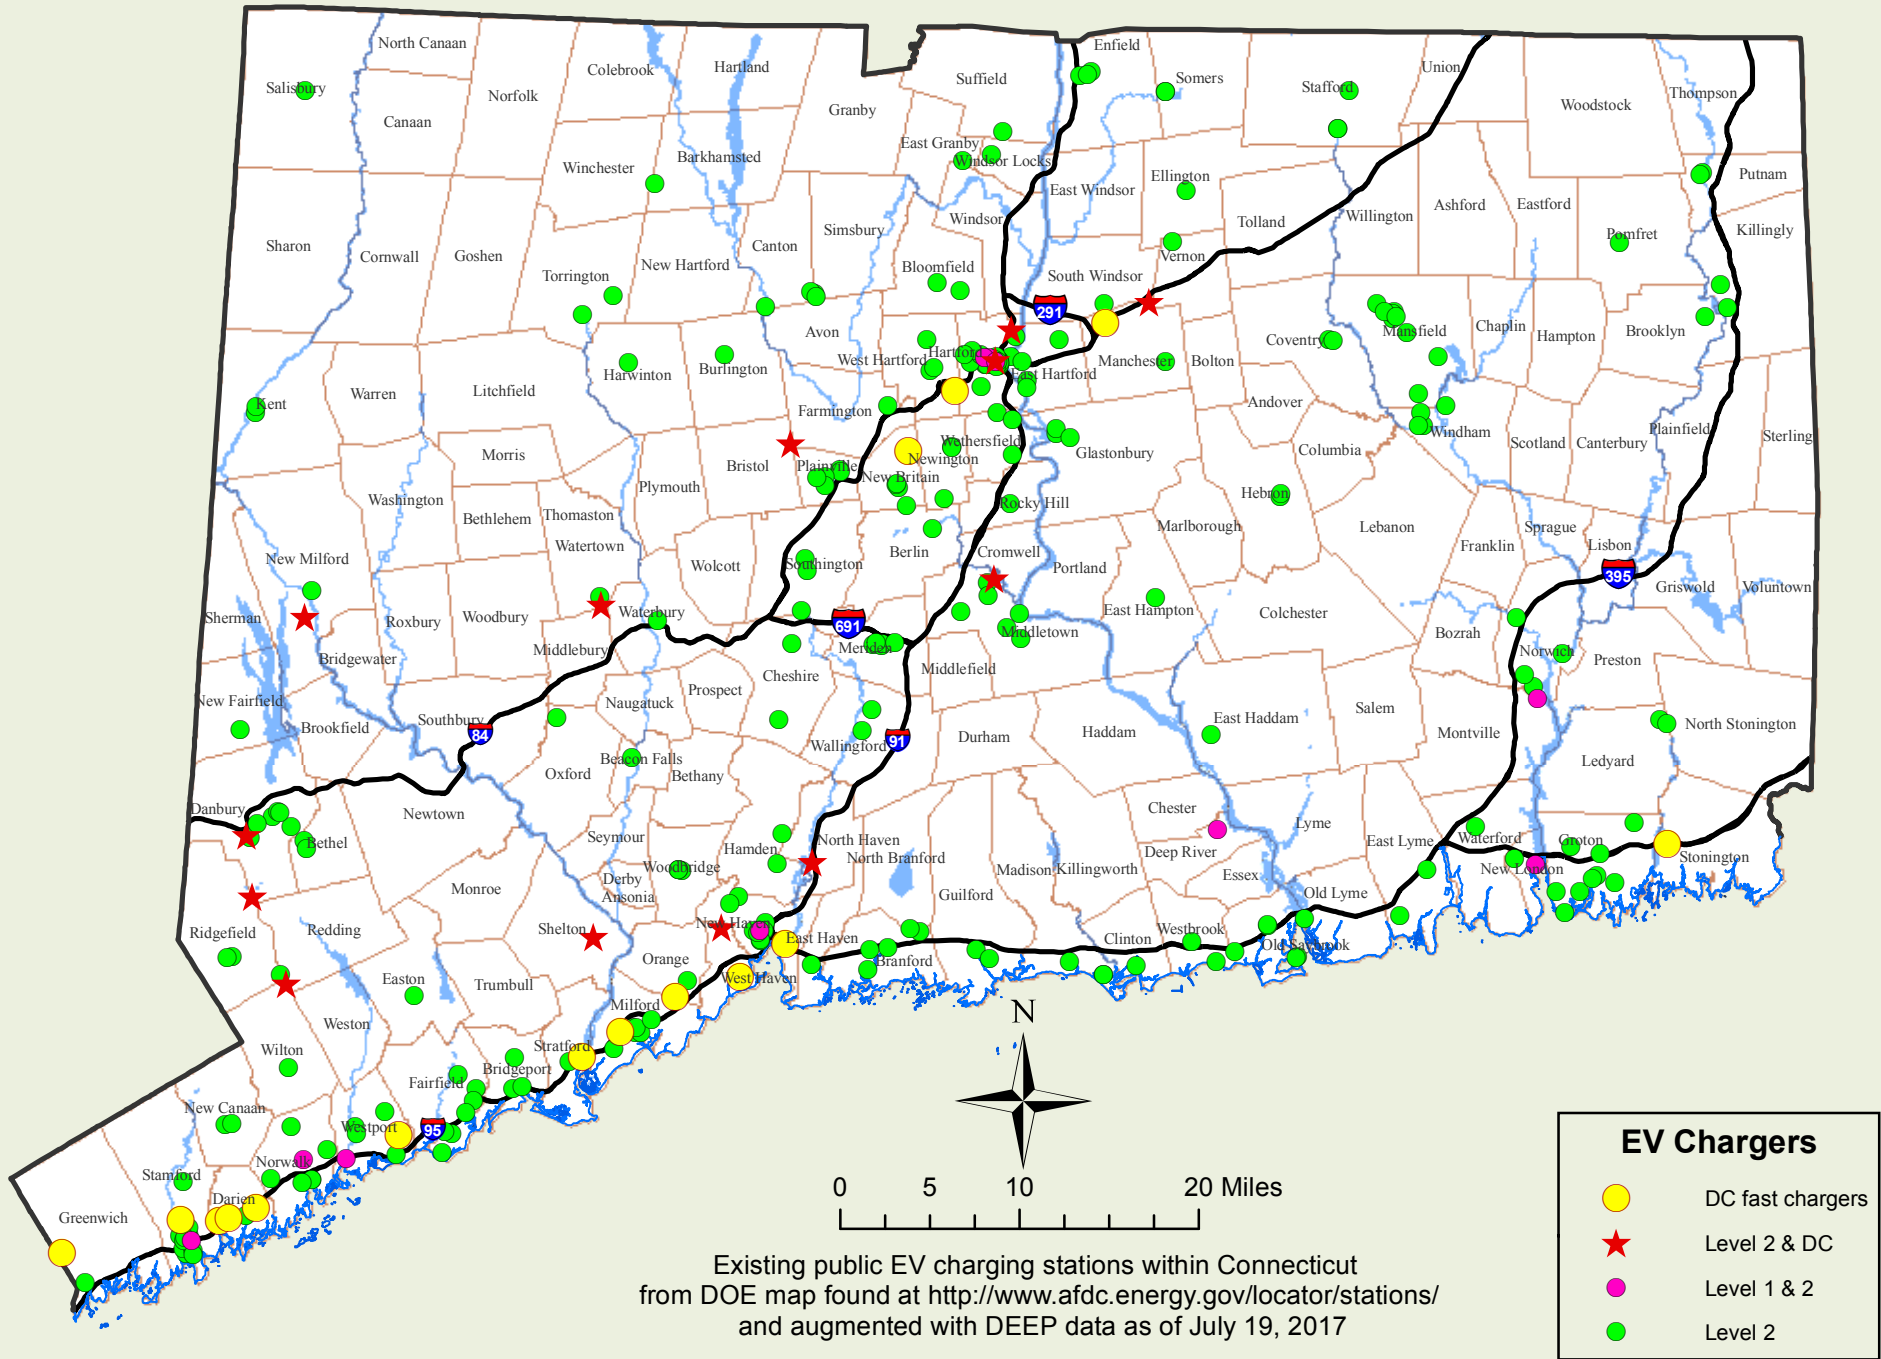

# Connecticut's Existing EV Charging Equipment July 2017

Location Name	Street Address	City	Hours Open	Level	Latitude	Longitude
Lombard Ford Inc.	385 New Hartford Road	Barkhamsted	9 AM-5 PM M-Sat	2	41.909669	-73.042491
Town of Beacon Falls-Commuter Lot	105 N. Main Street	Beacon Falls	Open 24 Hours	2	41.445472	-73.065616
Morande Ford	250 Webster Square Road	Berlin	9 AM-5 PM M-Th, 9 AM-2 PM F-Sat	2	41.631028	-72.742309
Bethel Metro-North Train Station	13 Durant Ave	Bethel	Open 24 Hours	2	41.376431	-73.417444
Town of Bethel	5 Depot Place	Bethel	Open 24 Hours	2	41.370439	-73.414611
Town of Bloomfield-Human Services Center	330 Park Avenue	Bloomfield	Open 24 Hours	2	41.823495	-72.712466
Bloomfield Town Hall	800 Bloomfield Avenue	Bloomfield	Town Hall Hours	2	41.8298475	-72.7373929
East Shore District Health Dept.	688 East Main Street	Branford	Open 24 Hours	2	41.304367	-72.755698
Ford of Branford	301 E Main Street	Branford	Dealership Hours	2	41.291874	-72.790192
Parthenon Diner Restaurant	374 East Main Street	Branford	Restaurant Hours	Tesla	41.2962297	-72.7814137
Premier Kia	2015 North Main Street	Branford	Open 24 Hours	2	41.289612	-72.809338
Stony Creek Brewery	5 Indian Neck Avenue	Branford	Open 24 Hours	2 & Tesla	41.2738407	-72.8113281
BMW of Bridgeport	43 North Avenue	Bridgeport	Open 24 Hours	2	41.2020685	-73.1897466
Morton Government Center	239 John Street	Bridgeport	Open 24 Hours	2	41.177081	-73.191365
Steelpointe Harbor	255 East Main Street	Bridgeport	Business Hours	2	41.1781223	-73.1812232
Crowley Nissan	1451 Farmington Avenue	Bristol	9 AM-5 PM M-Sat	2 & DC	41.6992932	-72.8956037
Double Tree by Hilton	42 Century Drive	Bristol	Open 24 Hours-Guest Only	Tesla	41.6534153	-72.9126889
Premier Chevrolet	512 Providence Road	Brooklyn	Dealership Hours	2	41.79918	-71.9068
Burlington Library	34 Library Lane	Burlington	Open 24 Hours	2	41.771441	-72.967039
Canton Town Hall	4 Market Street	Canton	Open 24 Hours	2	41.810822	-72.922571
Big Y Market	1021 Main Street	Cheshire	Open 24 Hours	2	41.476271	-72.907523
CT Department of Motor Vehicles	1365 Highland Avenue	Cheshire	9 AM-5PM M-F	2	41.5374181	-72.8935933
Andrews Memorial Town Hall	54 East Main Street	Clinton	Open 24 Hours	2	41.277443	-72.523659
Coventry High School	78 Ripley Hill Road	Coventry	Open 24 Hours	2	41.782923	-72.313767
Town Hall of Coventry	1712 Main Street	Coventry	Open 24 Hours	2	41.781963	-72.309203
Danbury Fair Mall	7 Backus Avenue	Danbury	Open 24 Hours	2 & DC	41.38010788	-73.47898865
Danbury Parking Authority	21 Delay Street	Danbury	5AM-2AM M-Sat, 8AM-2AM Sun	2	41.396042	-73.451059
Danbury Whole Foods	5C Sugar Hollow Road	Danbury	Open 24 Hours	2	41.378259	-73.474835
DRS Consolidated Controls	21 South Street	Danbury	Open 24 Hours	2	41.38704	-73.4312
Waterworks	60 Backus Avenue	Danbury	Open 24 Hours	Tesla	41.3704403	-73.4912164
Western Connecticut State University	180 White Street	Danbury	Open 24 Hours	2	41.399422	-73.445563
Western Connecticut State University	43 Lake Avenue	Danbury	Open 24 Hours	2	41.389547	-73.467467
Western Connecticut State University	190 White Street	Danbury	Open 24 Hours	2	41.399095	-73.44344
Quinebaug Valley Community College	742 Upper Maple Street	Danielson	Open 24 Hours	2	41.825226	-71.889948
BMW of Darien-ChargePoint	138-142 Ledge Road	Darien	Open 24 Hours	2	41.072882	-73.4764687
Darien Southbound Service Plaza	1-95 S	Darien	Open 24 Hours	DC	41.068255	-73.504797
Learning Express	25 Old Kings Hwy North	Darien	9:30 AM-5:30 PM M-Sat, 11AM-5PM Sun	DC	41.078763	-73.465493
Connecticut Welcome Center - Tesla	I-95 N, I-95 S	Darien	Open 24 Hours	Tesla	41.080085	-73.461261
Stop & Shop	148 Heights Road	Darien	Open 24 Hours	DC	41.070243	-73.4948097
Whole Foods Market	150 Ledge Road	Darien	Open 24 Hours	1	41.0733	-73.4761913
Deep River Library	150 Main Street	Deep River	Open 24 Hours	1 & 2	41.3865745	-72.4359069
OP Z-Park	3 International Drive	East Granby	Open 24 Hours	2	41.928233	-72.709138
Shagbark Lumber and Farm Supply	Corner of Mt. Parnassus Rd. & Rt. 82	East Haddam	Business Hours	2	41.463278	-72.442533
East Hampton Village Center	87 Main Street	East Hampton	Open 24 Hours	2	41.574728	-72.502089
East Hartford Public School	734 Tolland Street	East Hartford	Open 24 Hours	2	41.78392	-72.6047
Goodwin College	403 Main Street	East Hartford	Open 24 Hours	2	41.749991	-72.639357
Goodwin College	195 Riverside Drive	East Hartford	Open 24 Hours	2	41.744185	-72.640268
Hoffman Ford Inc.	600 Connecticut Blvd	East Hartford	Dealership Hours	2	41.769701	-72.657481
Town of East Hartford	740 Main Street	East Hartford	Open 24 Hours	2	41.765921	-72.645193
Town of East Haven	250 Main Street	East Haven	Open 24 Hours	2	41.2777553	-72.8716481
East Norwalk Library	51 Van Zant Street	East Norwalk	Open 24 Hours	2	41.101888	-73.405875
Easton Public Library	691 Morehouse Road	Easton	Open 24 Hours	2	41.251966	-73.297822