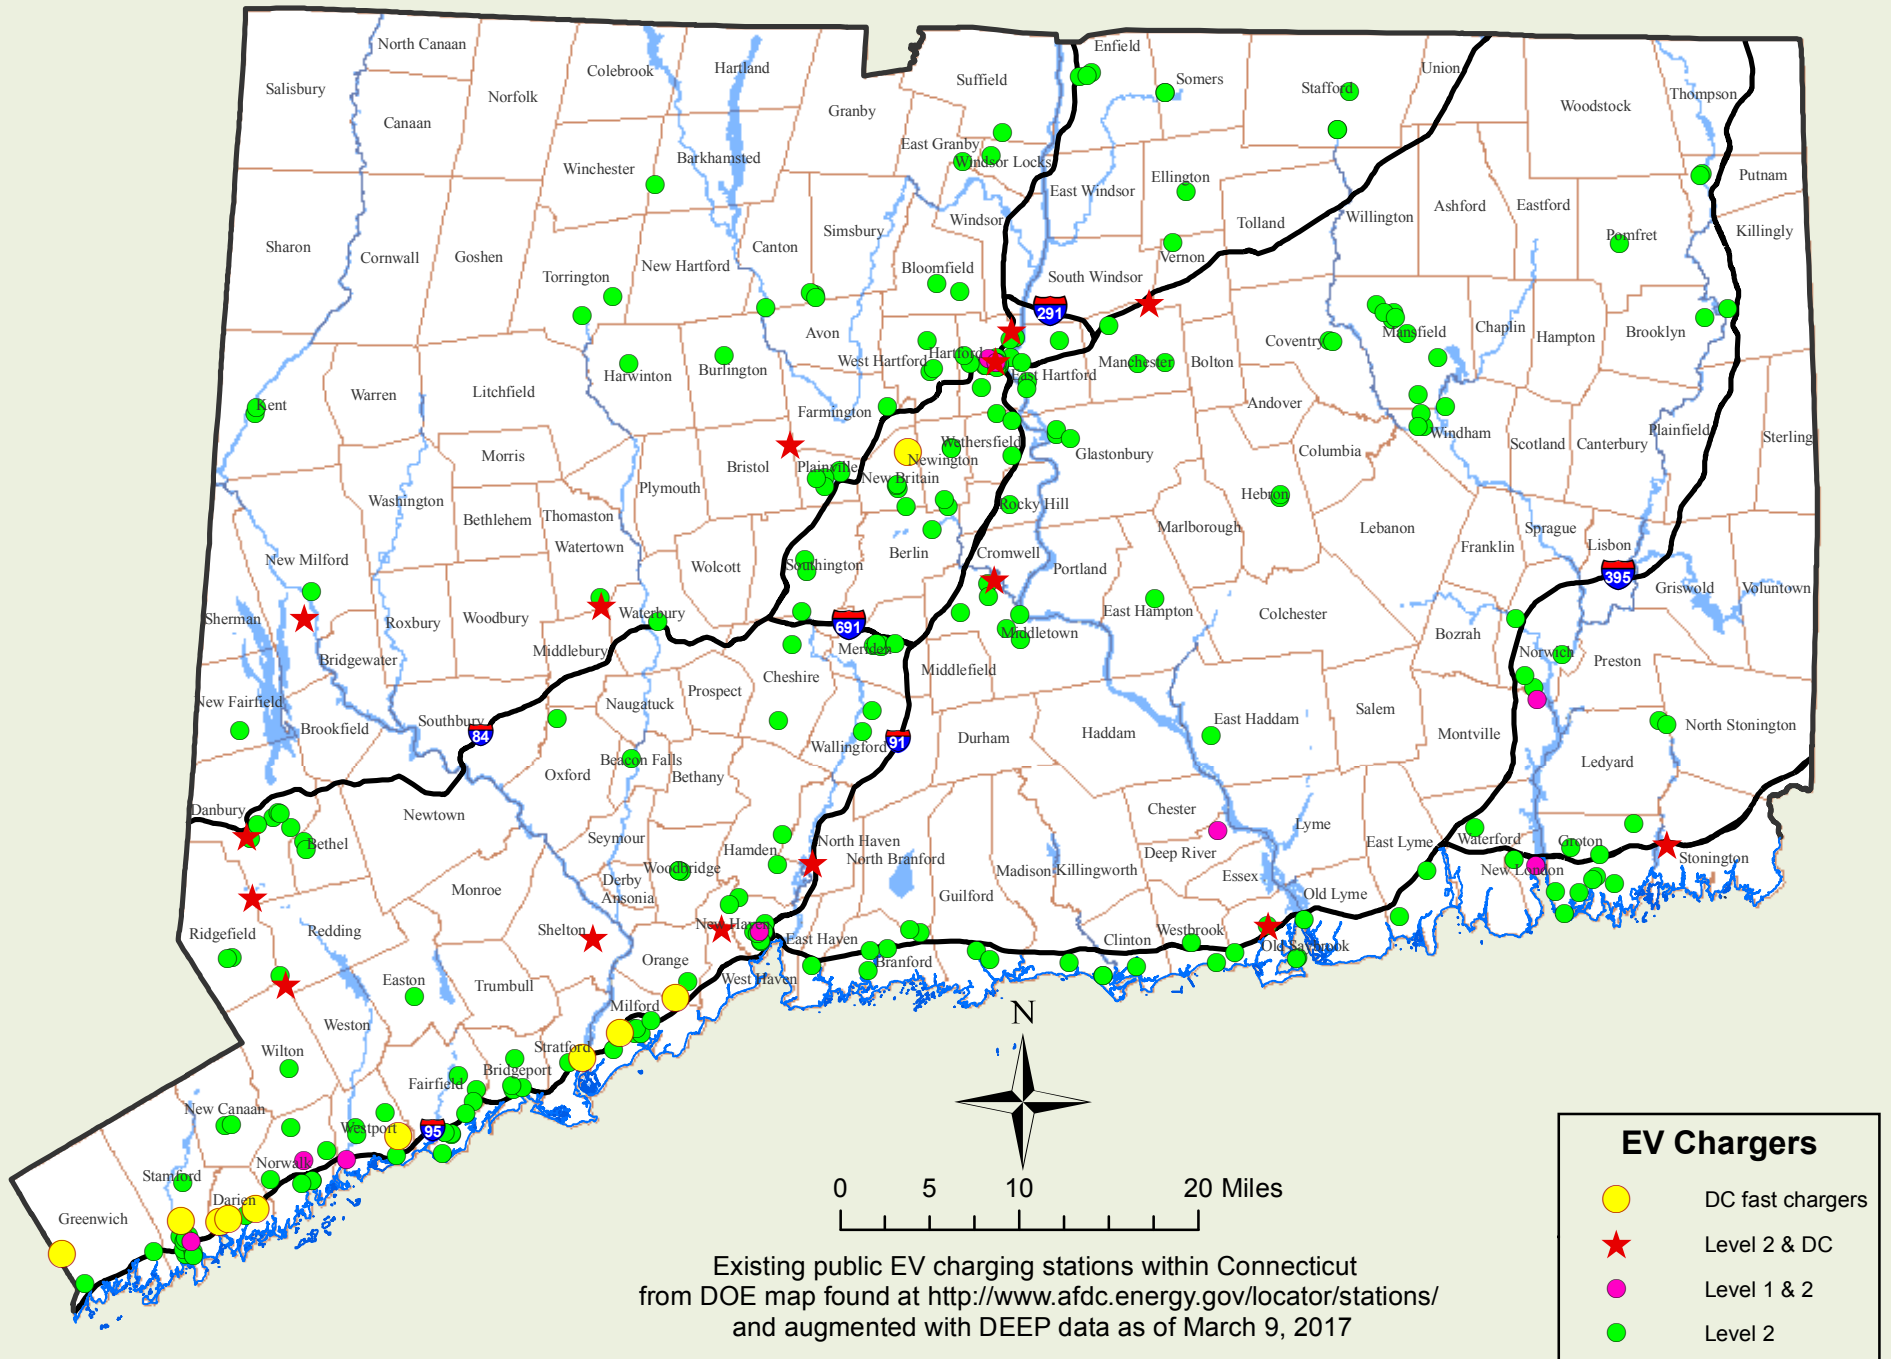

Connecticut's Existing EV Charging Equipment March 2017

Location Name	Street Address	City	Hours Open	Level	Latitude	Longitude
Lombard Ford Inc.	385 New Hartford Road	Barkhamsted	9 AM-5 PM M-Sat	2	41.909669	-73.042491
Town of Beacon Falls-Commuter Lot	105 N. Main Street	Beacon Falls	Open 24 Hours	2	41.445472	-73.065616
Morande Ford	250 Webster Square Road	Berlin	9 AM-5 PM M-Th, 9 AM-2 PM F-Sat	2	41.631028	-72.742309
Northeast Utility Services	107 Seldon Street	Berlin	Open 24 Hours	2	41.6495951	-72.7252489
Bethel Metro-North Train Station	13 Durant Ave	Bethel	Open 24 Hours	2	41.376431	-73.417444
Town of Bethel	5 Depot Place	Bethel	Open 24 Hours	2	41.370439	-73.414611
Town of Bloomfield-Human Services Center	330 Park Avenue	Bloomfield	Open 24 Hours	2	41.823495	-72.712466
Bloomfield Town Hall	800 Bloomfield Avenue	Bloomfield	Town Hall Hours	2	41.8298475	-72.7373929
East Shore District Health Dept.	688 East Main Street	Branford	Open 24 Hours	2	41.304367	-72.755698
Ford of Branford	301 E Main Street	Branford	Dealership Hours	2	41.291874	-72.790192
Parthenon Diner Restaurant	374 East Main Street	Branford	Restaurant Hours	Tesla	41.2962297	-72.7814137
Premier Kia	2015 North Main Street	Branford	Open 24 Hours	2	41.289612	-72.809338
Stony Creek Brewery	5 Indian Neck Ave	Branford	Open 24 Hours	2 & Tesla	41.2738407	-72.8113281
BMW of Bridgeport	43 North Ave	Bridgeport	Open 24 Hours	2	41.2020685	-73.1897466
Morton Government Center	239 John Street	Bridgeport	Open 24 Hours	2	41.177081	-73.191365
Steelpointe Harbor	255 East Main Street	Bridgeport	Business Hours	2	41.1781223	-73.1812232
United Illuminating Co - City of Bridgeport	45 Lyon Terrace	Bridgeport	9AM-5PM M-F	2	41.1803348	-73.1927599
Crowley Nissan	1451 Farmington Avenue	Bristol	9 AM-5 PM M-Sat	2 & DC	41.6992932	-72.8956037
Double Tree by Hilton	42 Century Drive	Bristol	Open 24 Hours-Guest Only	Tesla	41.6534153	-72.9126889
Premier Chevrolet	512 Providence Road	Brooklyn	Dealership Hours	2	41.79918	-71.9068
Burlington Library	34 Library Lane	Burlington	Open 24 Hours	2	41.771441	-72.967039
Canton Town Hall	4 Market Street	Canton	Open 24 Hours	2	41.810822	-72.922571
Big Y Market	1021 Main Street	Cheshire	Open 24 Hours	2	41.476271	-72.907523
CT Department of Motor Vehicles	1365 Highland Avenue	Cheshire	9 AM-5PM M-F	2	41.5374181	-72.8935933
Andrews Memorial Town Hall	54 East Main Street	Clinton	Open 24 Hours	2	41.277443	-72.523659
Coventry High School	78 Ripley Hill Road	Coventry	Open 24 Hours	2	41.782923	-72.313767
Town Hall of Coventry	1712 Main Street	Coventry	Open 24 Hours	2	41.781963	-72.309203
Danbury Fair Mall	7 Backus Ave	Danbury	Open 24 Hours	2 & DC	41.38010788	-73.47898865
Danbury Parking Authority	21 Delay Street	Danbury	5AM-2AM M-Sat, 8AM-2AM Sun	2	41.396042	-73.451059
Danbury Whole Foods	5C Sugar Hollow Road	Danbury	Open 24 Hours	2	41.378259	-73.474835
DRS Consolidated Controls	21 South Street	Danbury	Open 24 Hours	2	41.38704	-73.4312
Waterworks	60 Backus Avenue	Danbury	Open 24 Hours	Tesla	41.3704403	-73.4912164
Western Connecticut State University	180 White Street	Danbury	Open 24 Hours	2	41.399422	-73.445563
Western Connecticut State University	43 Lake Avenue	Danbury	Open 24 Hours	2	41.389547	-73.467467
Western Connecticut State University	190 White Street	Danbury	Open 24 Hours	2	41.399095	-73.44344
BMW of Darien-ChargePoint	138-142 Ledge Rd	Darien	Open 24 Hours	2	41.072882	-73.4764687
Darien Southbound Service Plaza	1-95 S	Darien	Open 24 Hours	DC	41.068255	-73.504797
Learning Express	25 Old Kings Hwy N	Darien	9:30 AM-5:30 PM M-Sat, 11AM-5PM Sun	DC	41.078763	-73.465493
Connecticut Welcome Center - Tesla	I-95 N, I-95 S	Darien	Open 24 Hours	Tesla	41.080085	-73.461261
Stop & Shop	148 Heights Road	Darien	Open 24 Hours	DC	41.070243	-73.4948097
Deep River Library	150 Main Street	Deep River	Open 24 Hours	1 & 2	41.3865745	-72.4359069
OP Z-Park	3 International Drive	East Granby	Open 24 Hours	2	41.928233	-72.709138
Shagbark Lumber and Farm Supply	Corner of Mt. Parnassus Rd. & Rt. 82	East Haddam	Business Hours	2	41.463278	-72.442533
East Hampton Village Center	87 Main Street	East Hampton	Open 24 Hours	2	41.574728	-72.502089
East Hartford Public School	734 Tolland Street	East Hartford	Open 24 Hours	2	41.78392	-72.6047
Goodwin College	403 Main Street	East Hartford	Open 24 Hours	2	41.749991	-72.639357
Goodwin College	195 Riverside Drive	East Hartford	Open 24 Hours	2	41.744185	-72.640268
Hoffman Ford Inc.	600 Connecticut Blvd	East Hartford	Dealership Hours	2	41.769701	-72.657481
Town of East Hartford	740 Main Street	East Hartford	Open 24 Hours	2	41.765921	-72.645193
Town of East Haven	250 Main Street	East Haven	Open 24 Hours	2	41.2777553	-72.8716481
East Norwalk Library	51 Van Zant Street	East Norwalk	Open 24 Hours	2	41.101888	-73.405875
Easton Public Library	691 Morehouse Road	Easton	Open 24 Hours	2	41.251966	-73.297822