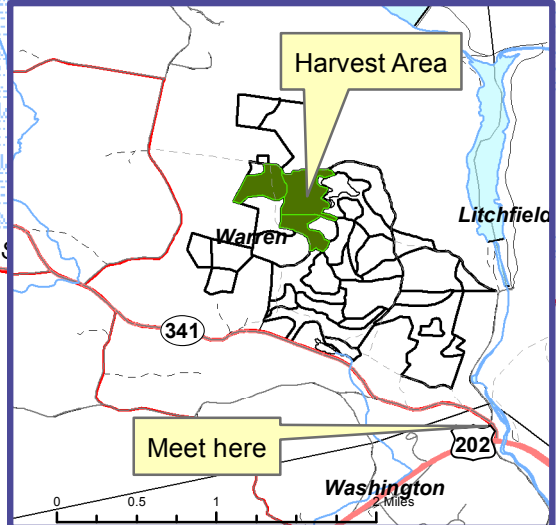

# Exhibit A W-416 Wyantenock State Forest Woodville Block

Compartment 2, Stands 2, 3 and 7  
Warren, Connecticut  
71 Acres

February 1, 2017  
Map prepared by: Alan Rousseau

**Legend**

- Maintained Road
- Unimproved Road
- Selection Cut
- Clear Cut