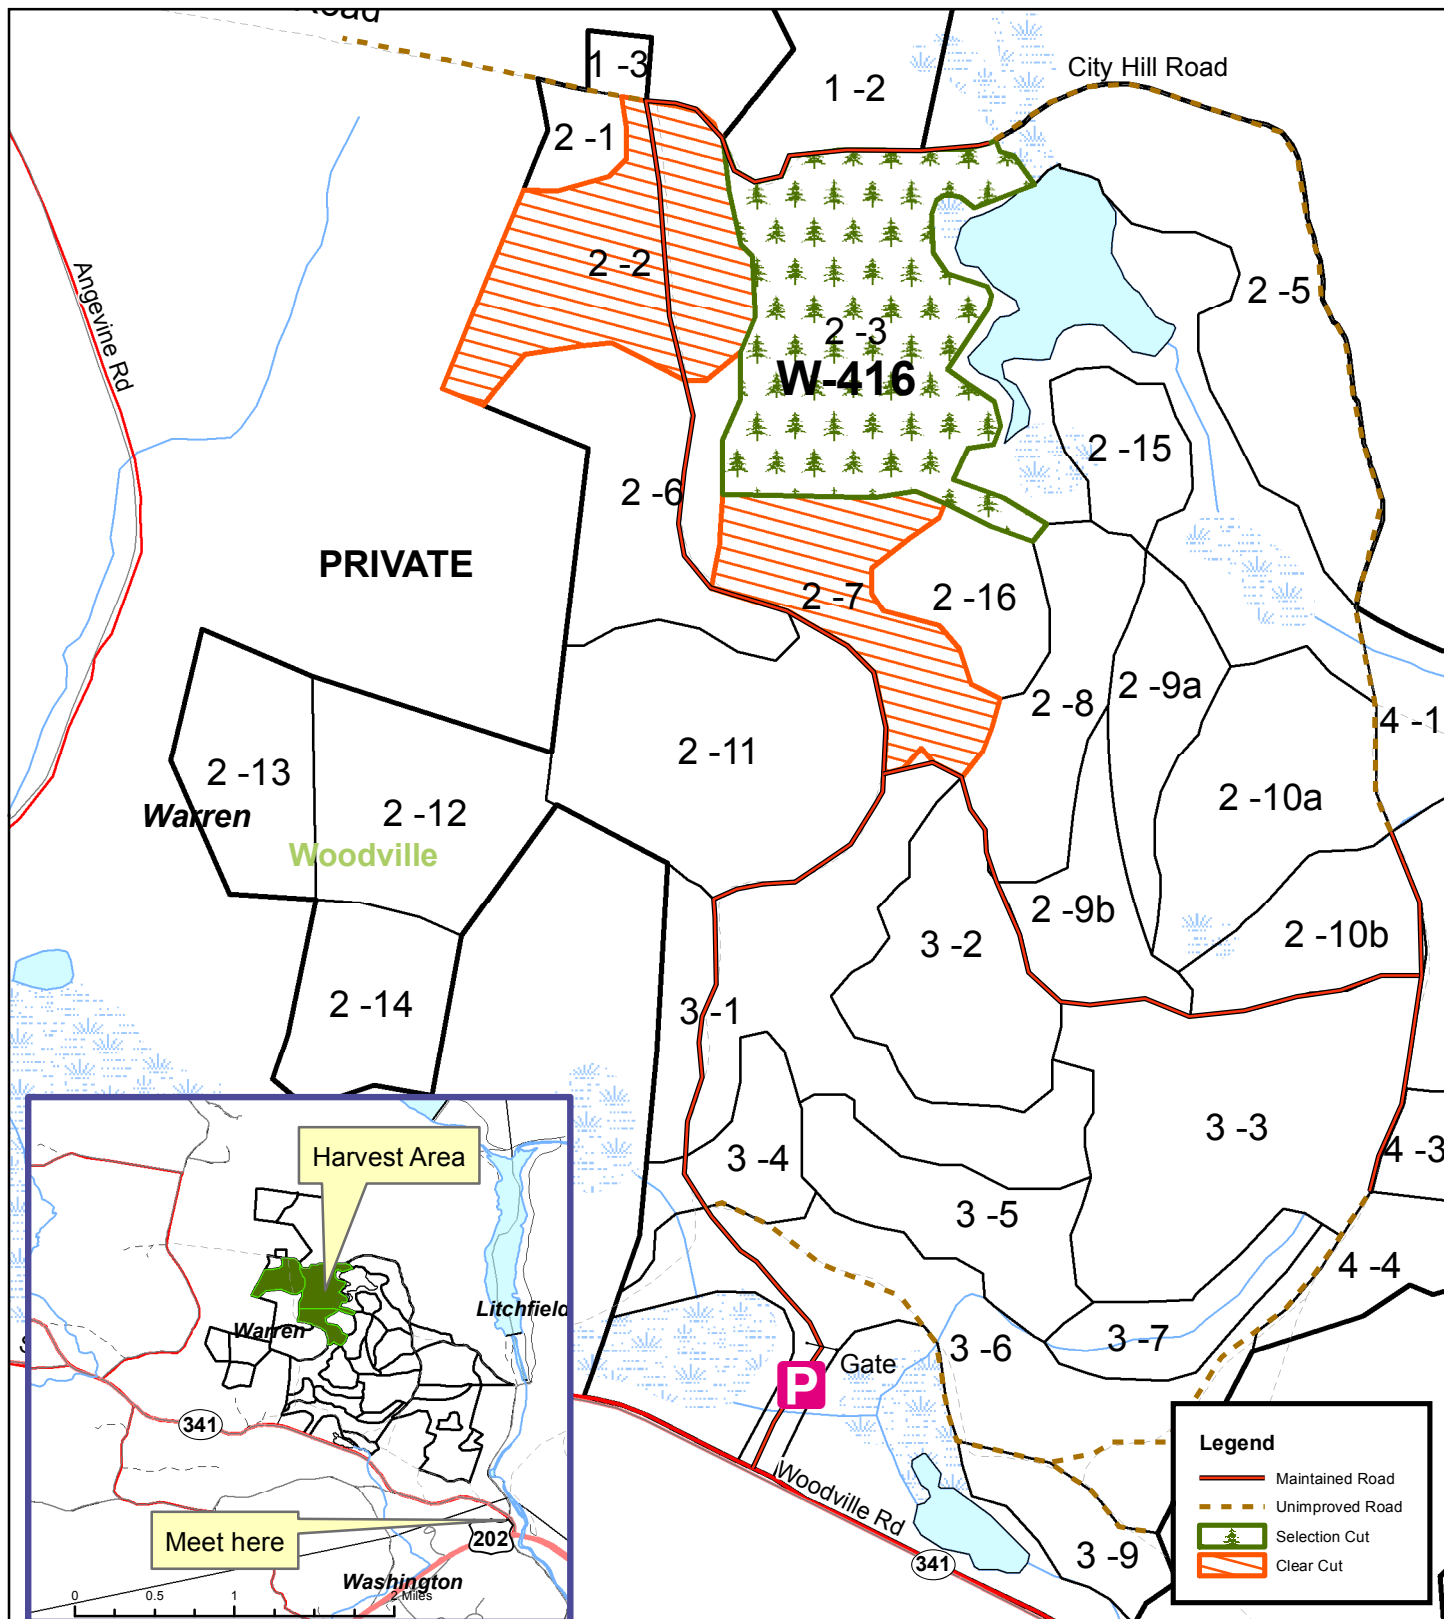

# Exhibit A W-416 Wyantenock State Forest Woodville Block

Compartment 2, Stands 2, 3 and 7  
Warren, Connecticut  
71 Acres

February 1, 2017  
Map prepared by: Alan Rousseau

**Legend**

- Maintained Road
- Unimproved Road
- Selection Cut
- Clear Cut